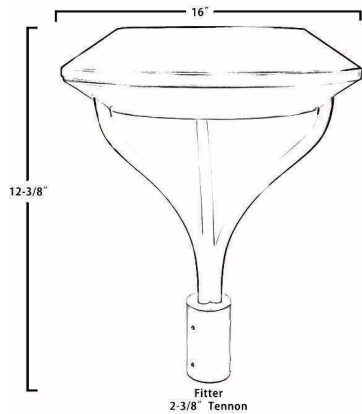

DATE	
PROJECT	
TYPE	
NOTE	
PREPARED BY	

CLP-5001

Slim LED Area Light Post Top Fixture

Slim LED area light fixture, suitable for wet locations. Perfect for lighting up residential exteriors, walkways, perimeters, school campuses, industrial/commercial spaces, parking lots, recreational parks. This fixture has a wide light distribution. The **CLP-5001** is dark sky compliant and includes a 10 year/50,000 hour limited warranty.

CONSTRUCTION

- Housing is made of aluminum material construction
 - Powder coat black and white finish (standard) various colors available (custom).
 - Clear flat glass lens (standard), clear drop acrylic lens
 - Silicone gasket to prevent leakage and provide weather-tight protection. •
- Mounting: Comes ready with a slip fitter (standard) can be built to mount on other size poles and shapes per your request.