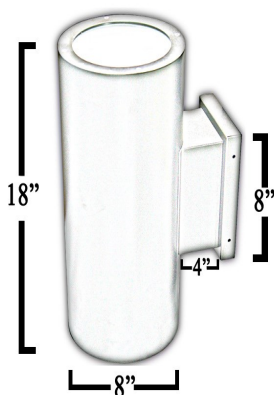

## Wall-mounted Cylinder

The **CLA-3099** is a wall-mounted cylinder suitable for wet locations. With its up-and-down light features, the **CLA-3099** is perfect for giving extra luminance to any exterior location that wishes to modernize their appearance. This fixture has a wide light distribution and includes a 10 year warranty.