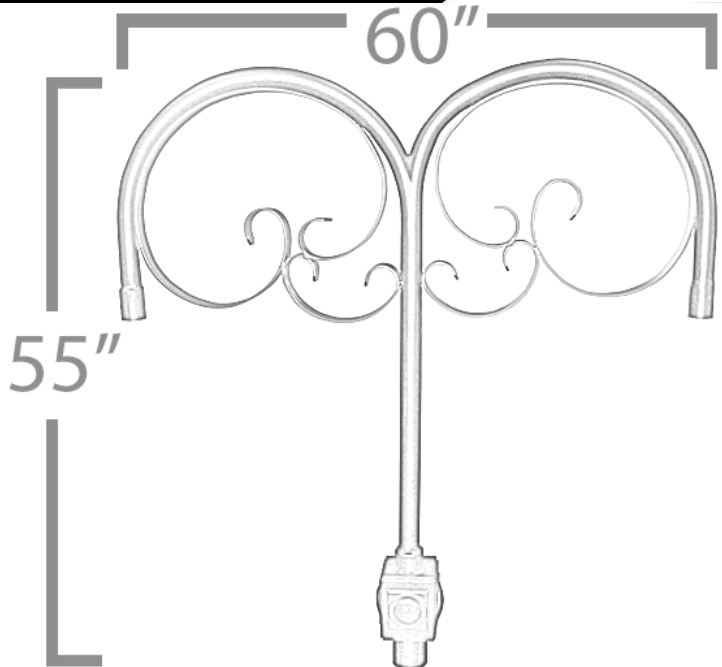

CRYSTAL SIGNATURE
CRYSTAL SIGNATURE

DATE	
PROJECT	
TYPE	
NOTE	
PREPARED BY	

CLP-GNARM-1-DBL

Post Arm

The **CLP-GNARM-1-DBL** is best suitable for pendant fixtures. It is assembled with robust cast aluminum for guaranteed durability. The **CLP-GNARM-1-DBL** is constructed with swirl designs which create a simple, yet sophisticated look for outdoor locations such as: recreation parks, residential areas, walkways, and other exterior areas.

ordering guide

Example: CLP-GNARM-1-DBL -POST-2-BZ

CLP-GNARM-1-DBL	POST	2	BZ
A.	B.	C.	D.
A. Item Number	CLP-GNARM-1-DBL		
B. Post Arm Orientation	<ul style="list-style-type: none"> • POST 		
C. Number of Arm Configurations	2 arm 		
D. Finish	BZ- BRONZE GRY- GRAY BLK- BLACK WH- WHITE CUS- CUSTOM		