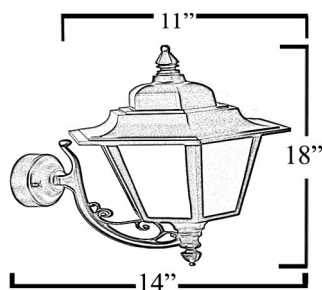

DATE	
PROJECT	
TYPE	
NOTE	
PREPARED BY	

CLAD3-23

Small Architectural LED Area Light Fixture

The **CLAD3-23** is suitable for wet locations and is perfect for residential exteriors, walkways, perimeters, recreational parks, and any other location that is looking to refurbish their appearance. The **CLAD3-23** has a wide light distribution. In addition, this fixture is dark sky compliant. Along with your investment, the **CLAD3-23** comes with a 10 year/100,000 hour limited warranty.