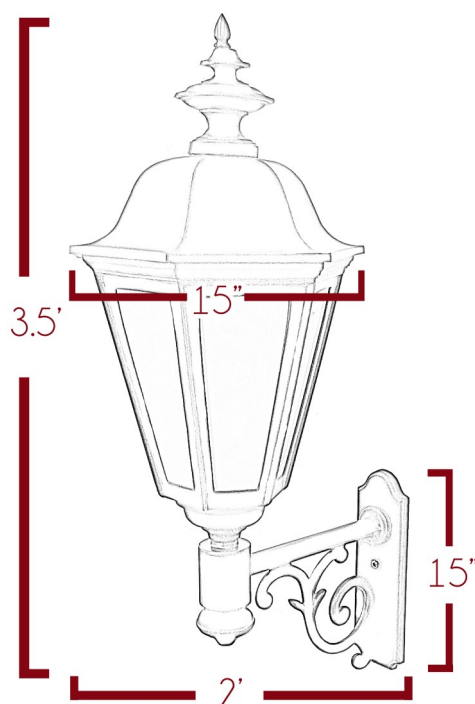

OPTIONS

- (OCC) Motion sensor
- (PC) Button photo cell
- (WC) Wireless controls

LENS OPTIONS

- (NL) No lens (standard)
- (ACR) Acrylic
- (PC) Polycarbonate
- (OA) Opal

Model Number	INPUT POWER	LUMEN OUTPUT	SCOPTIC	COLOR TEMP (CCT)	CRI	RATED LIFE (L70)	INPUT VOLTAGE	INPUT FREQUENCY	HID Equivalent
SLA-2101-20CLED	25W	2,752	4,541	5000K	70+	>200,000	120-277V	50/60HZ	100w MH
SLA-2101-30CLED	35W	4,128	6,811	5000K	70+	>200,000	120-277V	50/60HZ	150w MH
SLA-2101-40CLED	45W	5,504	9,082	5000K	70+	>200,000	120-277V	50/60HZ	175w MH
SLA-2101-50CLED	55W	6,880	11,352	5000K	70+	>200,000	120-277V	50/60HZ	250w MH
SLA-2101-80CLED	85W	11,008	18,163	5000K	70+	>200,000	120-277V	50/60HZ	250w HPS
SLA-2101-100CLED	105W	11,926	19,678	5000K	70+	>200,000	120-277V	50/60HZ	400w PSMH

Dimensions

Ordering Guide

Ordering Guide Example: (SLA-2101-40CLED-50-MV-BZ-WC-PC)

SLA-2101						
MODEL	WATTS	COLOR TEMP	VOLTAGE	FINISH	OPTIONS	LENS OPTIONS
SLA-2101	20W-20CLED 30W-30CLED 40W-40CLED 50W-50CLED 60W-60CLED 80W-80CLED 105W-100CLED	27-2700K 30-3000K 35-3500K 40-4000K 50-5000K 57-5700K 65-6500K	MV=120-277V 480-480V	<u>STANDARD:</u> BZ- BRONZE <u>ADD'L CHARGE:</u> GRY-GRAY BLK-BLACK WH- WHITE CUS-CUSTOM	OCC- MOTION SENSOR PC- BUTTON PHOTO CELL WC- WIRELESS CONTROL	<u>STANDARD:</u> NL- NO LENS <u>ADD'L CHARGE:</u> GL-GLASS AL-ACRYLIC LENS PC-POLYCARBONATE OA-OPAL ACRYLIC