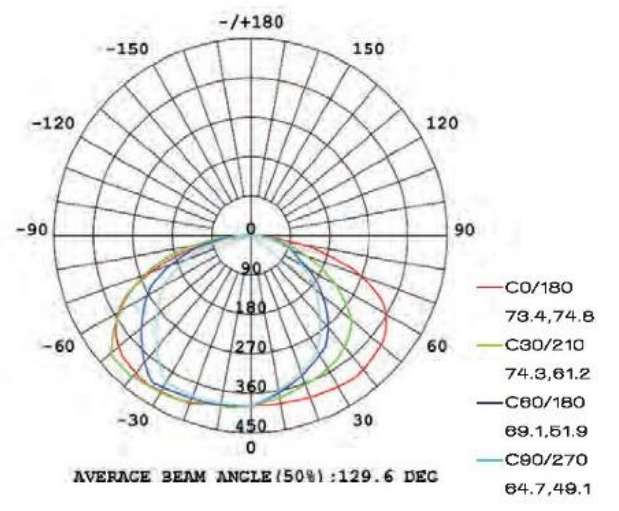

SPSB-60

9400lumens

Solar Panel	Light Power	Battery	LED CHIP
80W	60W	583WH	

5
Years
Lifetime