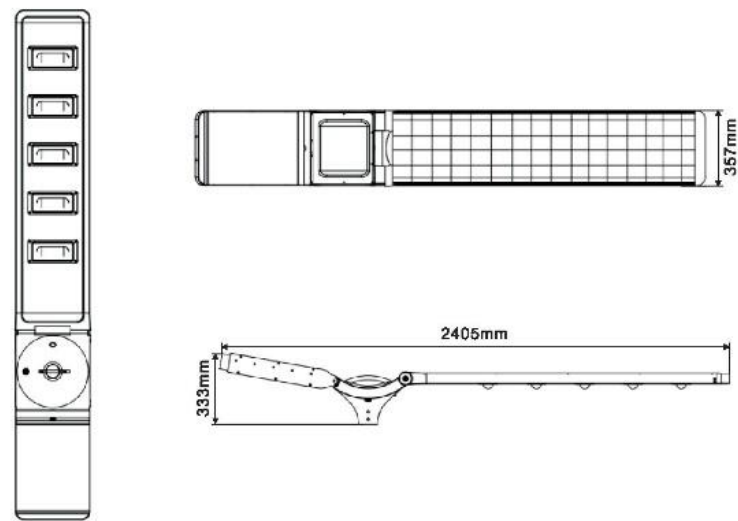

SPSB-60

9400lumens

Solar Panel	Light Power	Battery	LED CHIP
80W	60W	583WH	

5
Years
Lifetime