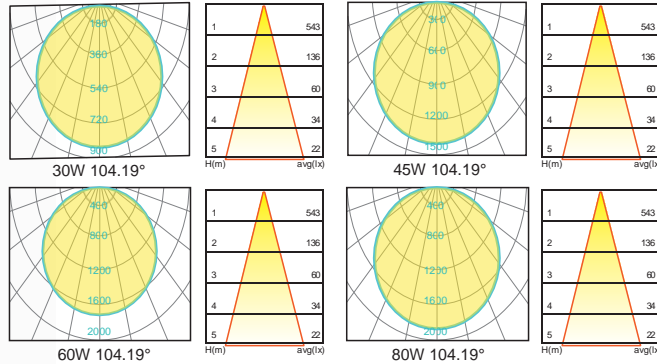

Description

Die-cast Aluminum housing

Basic Feature

No: OGLA00B

LED 30W/45W/60W/80W

Frosted PC

Class I, IP65

Light Distribution

Courtyard Light Series

Dimension