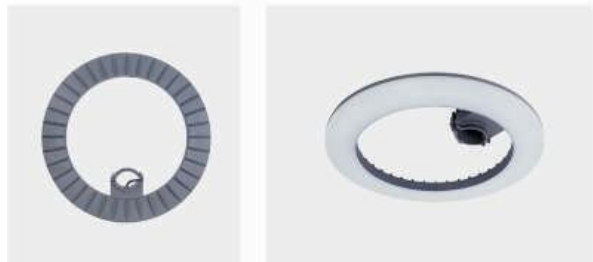

**Courtyard
Light Series**

Description

Die-cast Aluminum housing

Basic Feature

No: OGLA00C

LED 30W/45W/60W/80W

Frosted PC

Class I, IP65

Light Distribution

Dimension