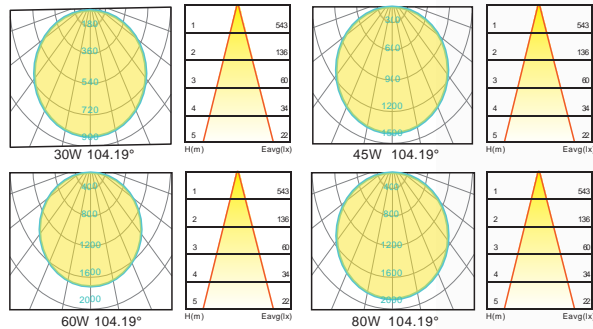

**Courtyard
Light Series**

Description

Die-cast Aluminum housing

Basic Feature

No: OGLA00C

LED 30W/45W/60W/80W

Frosted PC

Class I, IP65

Light Distribution

Dimension