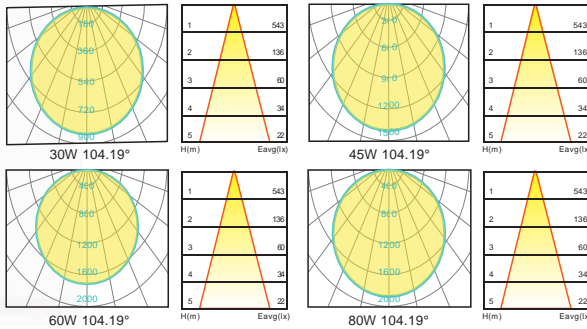

Courtyard Light Series

Description

Die-cast Aluminum housing

Basic Feature

No: OGLA00D

LED 30W/45W/60W/80W

Frosted PC

Class I, IP65

Light Distribution

Dimension