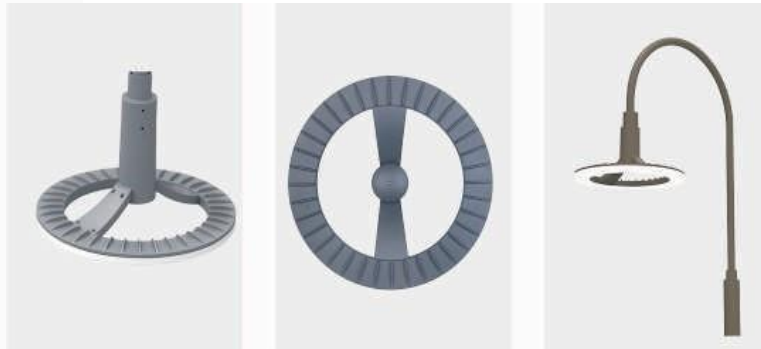

Courtyard Light Series

Description

Die-cast Aluminum housing

Basic Feature

No: OGLA00D

LED 30W/45W/60W/80W

Frosted PC

Class I, IP65

Light Distribution

Dimension