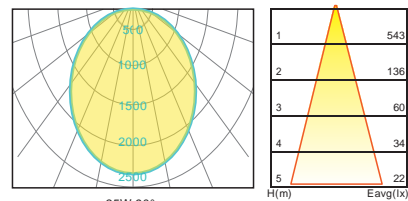

Courtyard Light Series

Description

Die-cast Aluminum housing

Basic Feature

No: OGLA01

LED 25W/50W/70W

E26 PLC Max. 65W, E26 70W HID

Ribbed Clear PC

Class I, IP65

Light Distribution

Dimension