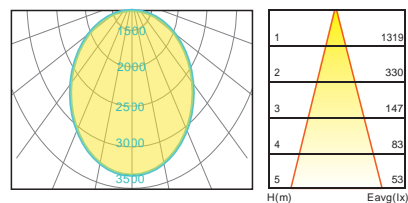

Courtyard Light Series

Description

Die-cast Aluminum housing

Basic Feature

No: OGLA01

LED 25W/50W/70W

E26 PLC Max. 65W, E26 70W HID

Ribbed Clear PC

Class I, IP65

Light Distribution

Dimension