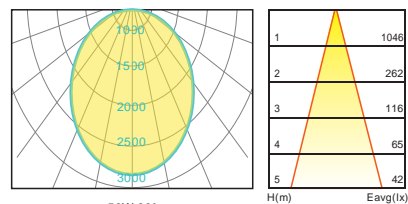

Courtyard Light Series

Description

Die-cast Aluminum housing

Basic Feature

No: OGLA01

LED 25W/50W/70W

E26 PLC Max. 65W, E26 70W HID

Ribbed Clear PC

Class I, IP65

Light Distribution

Dimension