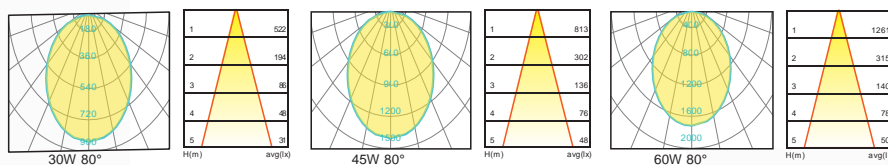

Description

Die-cast Aluminum housing
Extruded Aluminum pole

Basic Feature

No: OGLA03
LED 30W/45W/60W
E26 PLC Max. 65W
Ribbed clear PC
Class I, IP65

Light Distribution

Dimension