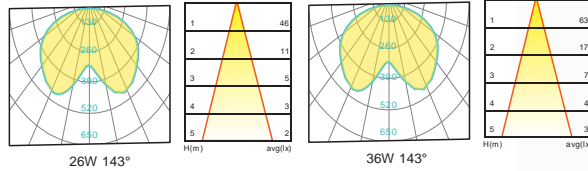

Courtyard Light Series

Description

Die-cast Aluminum housing
Spinning Aluminum Top Cover

Basic Feature

No: OGLA08
LED 26W/36W/E27 CFL Max. 65W
Clear PC
Class I, IP65

Light Distribution

Dimension