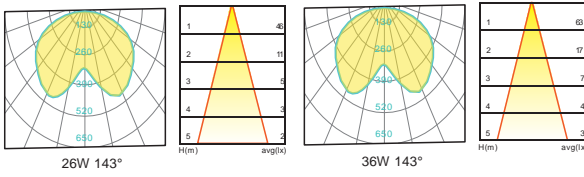

# Courtyard Light Series

**Description**

Sanding-cast Aluminum housing

Spinning Aluminum Top Cover

**Basic Feature**

No: OGLA09

LED 26W/36W/E26 CFL Max. 65W

Clear PC

Class I, IP65

**Light Distribution**

**Dimension**