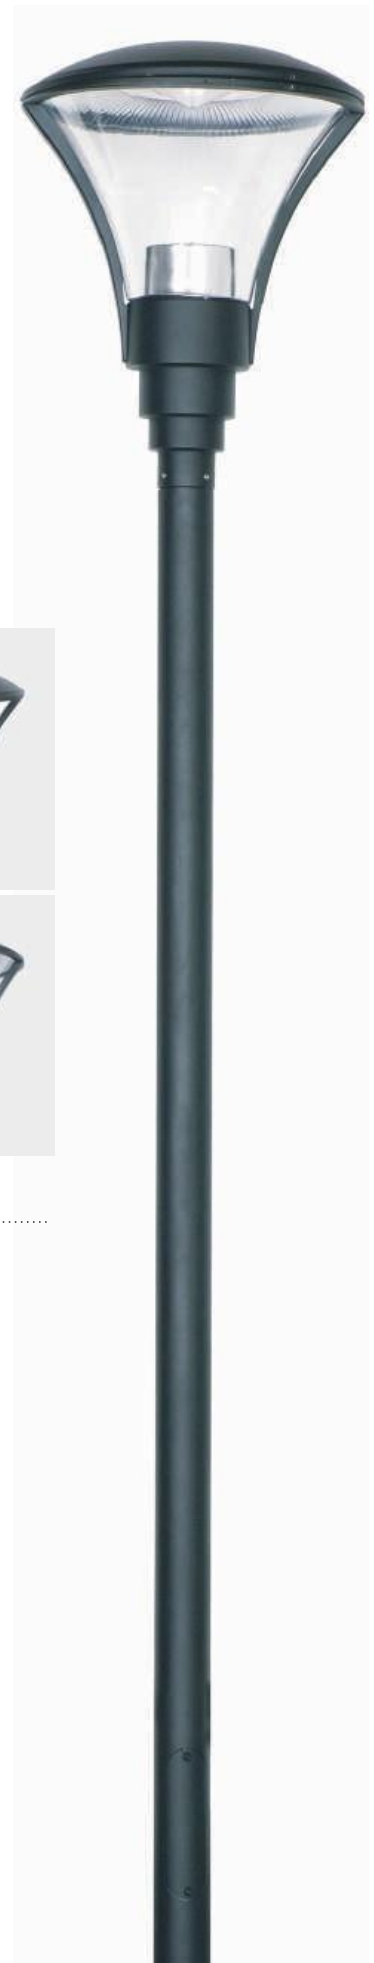

# Courtyard Light Series

**Description**

Sanding-cast Aluminum housing

Spinning Aluminum Top Cover

**Basic Feature**

No: OGLA09

LED 26W/36W/E26 CFL Max. 65W

Clear PC

Class I, IP65

**Light Distribution**

**Dimension**