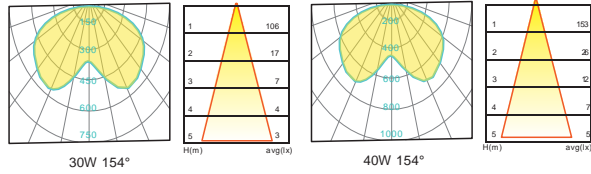

Description

Die-cast Aluminum housing
Spinning Aluminum Top Cover

Basic Feature

No: OGLA10
LED 30W/40W/E26 CFL Max. 45W
Clear PC
Class I, IP65

Light Distribution

Dimension