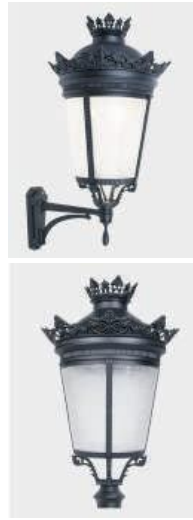

Description

Die-cast Aluminum housing
Spinning Aluminum Top Cover

Basic Feature

No: OGLA11
LED 30W/45W/60W
Frosted PC
Class I, IP65

Light Distribution

Dimension