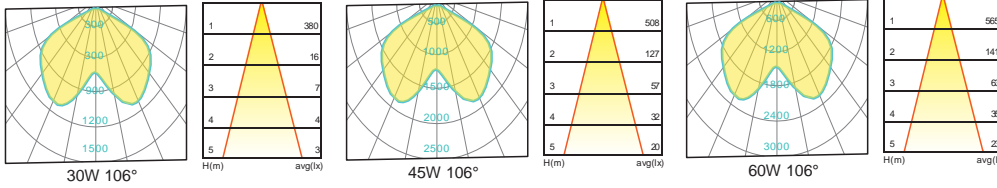

Description

Die-cast Aluminum housing
Spinning Aluminum Top Cover

Basic Feature

No: OGLA11
LED 30W/45W/60W
Frosted PC
Class I, IP65

Light Distribution

Dimension