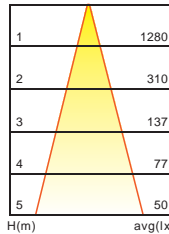

Description

Sanding-cast Aluminum housing
Spinning Aluminum Top Cover

Basic Feature

No: OGLA12L
LED 60W/95W/E26 CFL Max. 65W
Clear PC
Class I, IP65

Light Distribution

60W 90°

95W 90°

Courtyard Light Series

Dimension