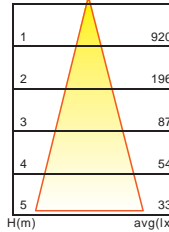

Description

Sanding-cast Aluminum housing
Spinning Aluminum Top Cover

Basic Feature

No: OGLA12L
LED 60W/95W/E26 CFL Max. 65W
Clear PC
Class I, IP65

Light Distribution

60W 90°

95W 90°

Courtyard Light Series

Dimension