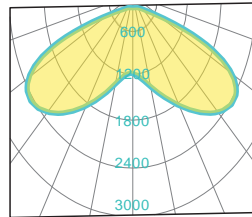

Description

Sanding-cast Aluminum housing
Spinning Aluminum Top Cover

Basic Feature

No: OGLA12L
LED 60W/95W/E26 CFL Max. 65W
Clear PC
Class I, IP65

Light Distribution

60W 90°

95W 90°

Courtyard Light Series

Dimension