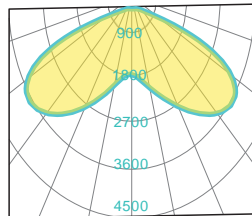

Description

Sanding-cast Aluminum housing
Spinning Aluminum Top Cover

Basic Feature

No: OGLA12L
LED 60W/95W/E26 CFL Max. 65W
Clear PC
Class I, IP65

Light Distribution

60W 90°

95W 90°

Courtyard Light Series

Dimension