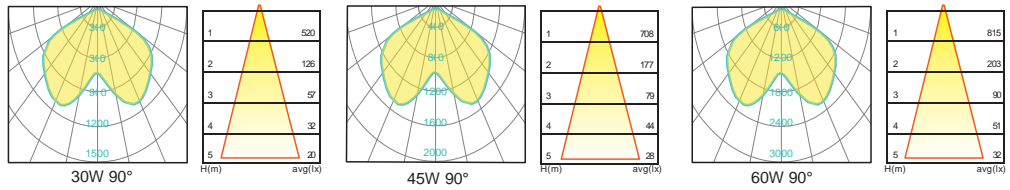

# Courtyard Light Series

**Description**

Die-cast Aluminum housing  
Spinning Aluminum Top Cover

**Basic Feature**

No: OGLA14  
LED 30W/45W/60W/E26 CFL Max. 65W  
Clear PC  
Class I, IP65

**Light Distribution**

**Dimension**