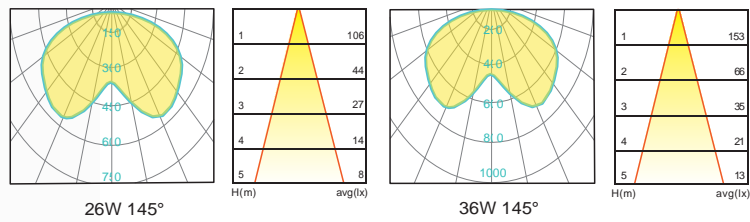

Courtyard Light Series

Description

Die-cast Aluminum housing
Spinning Aluminum Top Cover

Basic Feature

No: OGLA15/OGLA15L
LED 26W/36W/E26 CFL Max. 65W
Clear PC
Class I, IP54

Light Distribution

Dimension