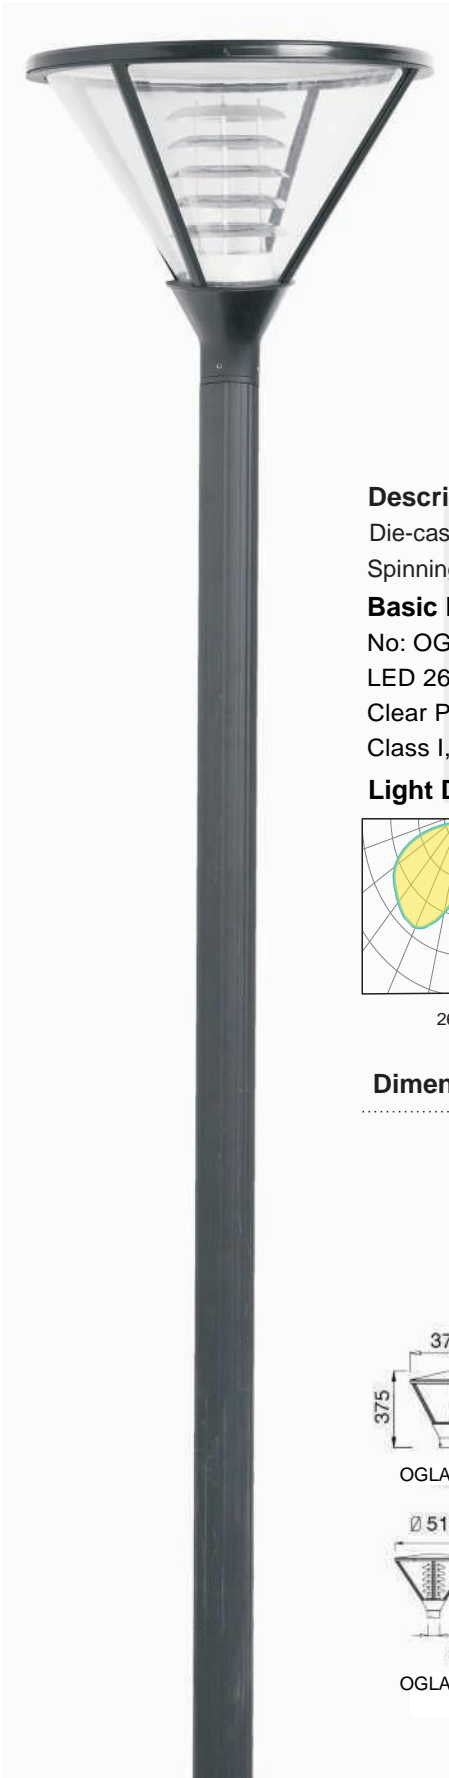

Courtyard Light Series

Description

Die-cast Aluminum housing
Spinning Aluminum Top Cover

Basic Feature

No: OGLA15/OGLA15L
LED 26W/36W/E26 CFL Max. 65W
Clear PC
Class I, IP54

Light Distribution

Dimension