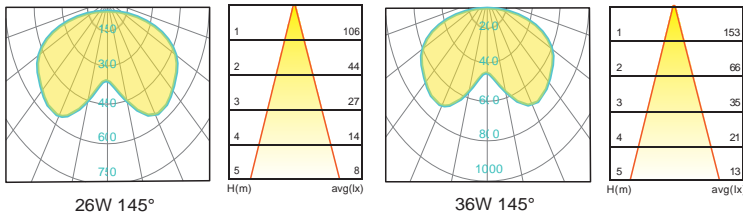

**Description**

Die-cast Aluminum housing  
Spinning Aluminum Top Cover

**Basic Feature**

No: OGLA16  
LED 26W/36W/E26 CFL Max. 65W  
Clear PC  
Class I, IP54

**Light Distribution**

**Dimension**