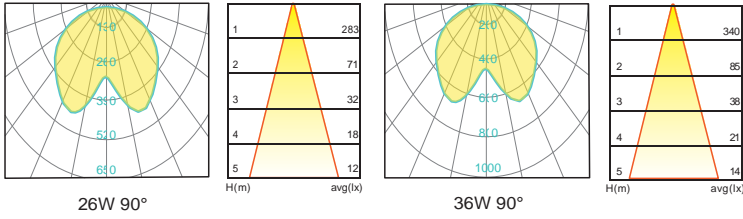

Description

Die-cast Aluminum housing
Spinning Aluminum Top Cover

Basic Feature

No: OGLA17
LED 26W/36W/E26 CFL Max. 65W
Clear PC
Class I, IP54

Light Distribution

Courtyard Light Series

Dimension