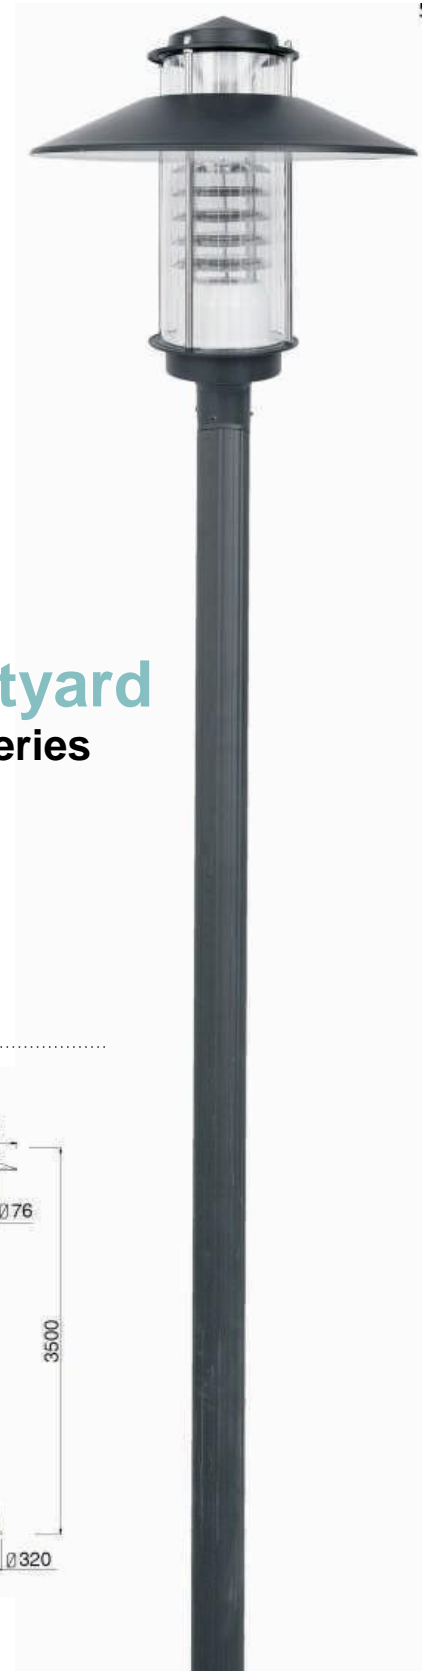

Description

Die-cast Aluminum housing
Spinning Aluminum Top Cover

Basic Feature

No: OGLA17
LED 26W/36W/E26 CFL Max. 65W
Clear PC
Class I, IP54

Light Distribution

Courtyard Light Series

Dimension