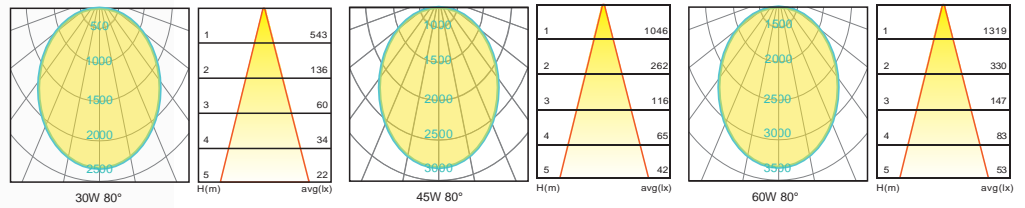

Courtyard Light Series

Description

Die-cast Aluminum housing
Spinning Aluminum Top Cover

Basic Feature

No: OGLA26
LED 30W/ 45W/ 60W
E26 CFL Max. 65W
Clear PC
Class I, IP65

Light Distribution

Dimension