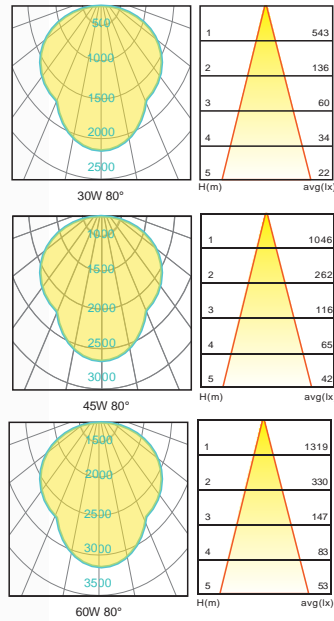

Basic Feature

No: OGLA28

LED 30W/ 45W/ 60W with Clear PC cover

E26 CFL Max. 65W without PC cover

Class I, IP65

Description

Die-cast Aluminum housing
Spinning Aluminum Top Cover

Light Distribution

Dimension