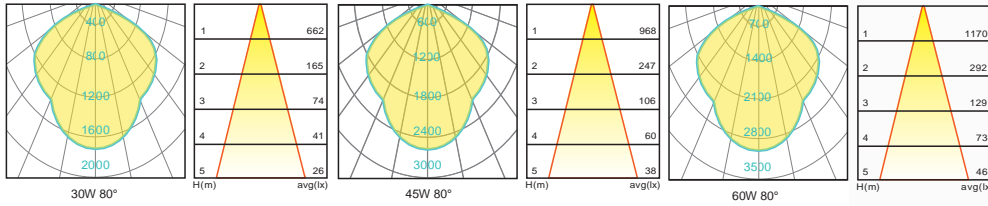

Description

Die-cast Aluminum housing
Spinning Aluminum Top Cover

Basic Feature

No: OGLA29
LED 30W/ 45W/ 60W
E26 CFL Max. 65W
Clear Glass
Class I, IP65

Light Distribution

Courtyard Light Series

Dimension