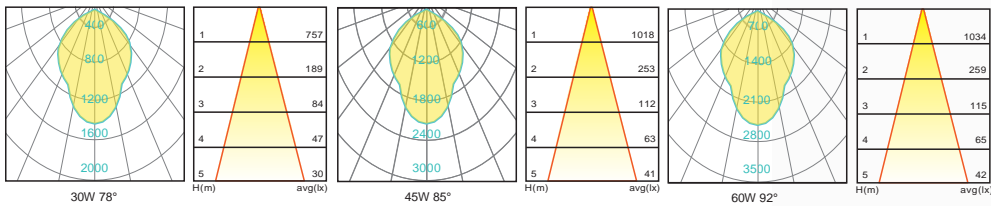

Courtyard Light Series

Description

Die-cast Aluminum housing
Spinning Aluminum Top Cover

Basic Feature

No: OGLA30
LED30W/ 45W/ 60W
E26 CFL Max. 65W
Clear PC
Class I, IP65

Light Distribution

Dimension