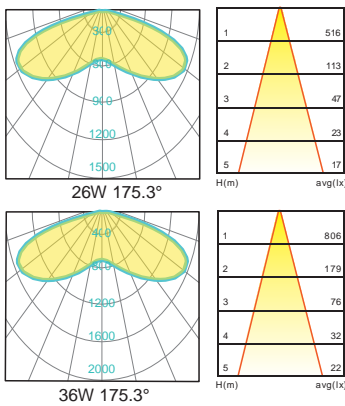

Courtyard Light Series

Description

Die-cast Aluminum housing
Spinning Aluminum Top Cover

Basic Feature

No: OGLA32
LED 26W/36W
E26 CFL Max. 45W
Clear PC
Class I, IP65

Light Distribution

Dimension