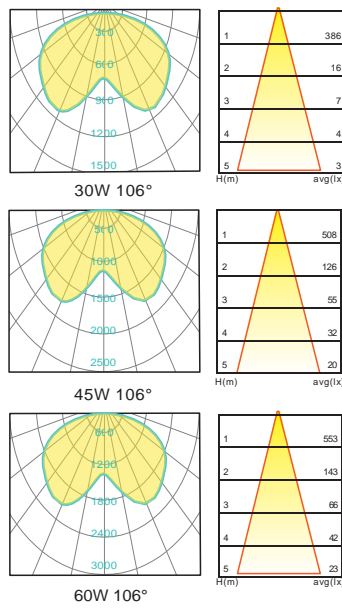

Courtyard Light Series

Description

Die-cast Aluminum housing

Basic Feature

No: OGLA36

LED 30W/ 45W/ 60W

E26 CFL Max. 65W

Clear Glass

Class I, IP54

Light Distribution

Dimension