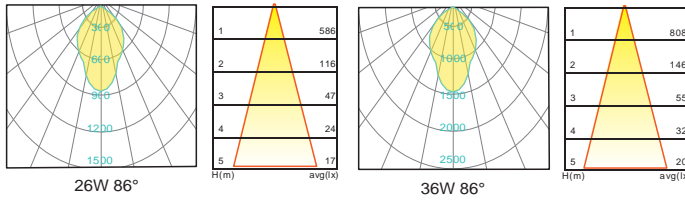

# Courtyard Light Series

**Description**

Extruded Aluminum pole

**Basic Feature**

No: OGLA38/OGLA38S

LED 26W/36W

G12, 70W or 150W HID

Clear Glass

Class I, IP65

**Light Distribution**

**Dimension**