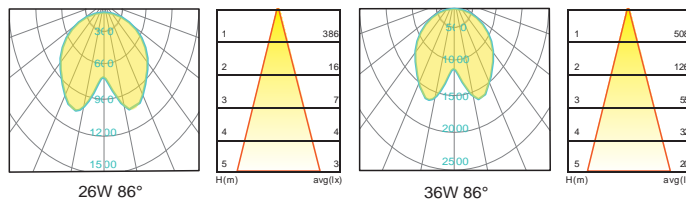

Description

Sanding-cast Aluminum housing
Spinning Aluminum Top Cover

Basic Feature

No: OGLA41
LED 26W/ 36W
E26 CFL Max. 45W
Clear PC
Class I, IP65

Light Distribution

Dimension