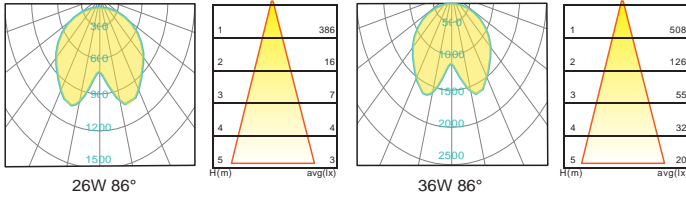

Description

Die-cast Aluminum housing
Spinning Aluminum Top Cover

Basic Feature

No: OGLA43
LED 26W/36W, E26 CFL Max. 65W
Clear PC
Class I, IP65

Light Distribution

Dimension