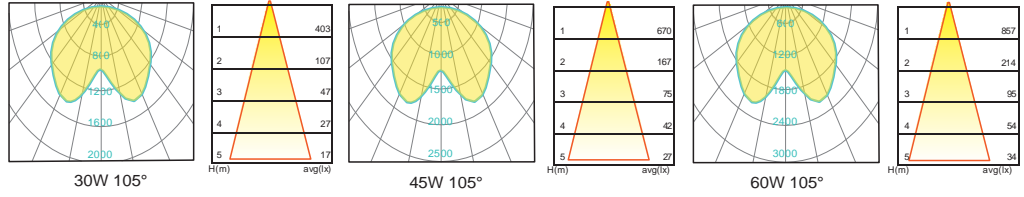

**Description**

Die-cast Aluminum housing  
Spinning Aluminum Top Cover

**Basic Feature**

No: OGLA45L  
LED 30W/45W/60W  
E26 CFL Max. 65W  
Clear Glass  
Class I, IP65

**Light Distribution**

**Courtyard Light Series**

**Dimension**