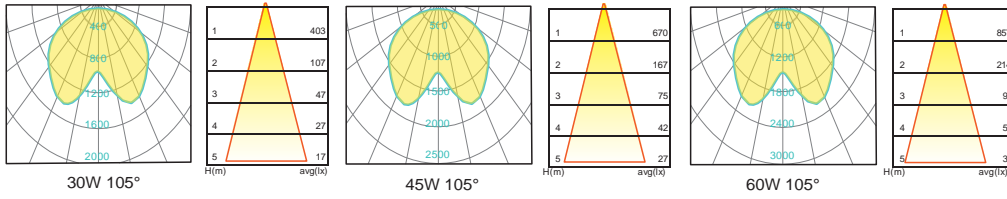

# Courtyard Light Series

**Description**

Die-cast Aluminum housing  
Spinning Aluminum Top Cover

**Basic Feature**

No: OGLA46  
LED 30W/45W/60W  
E26 CFL Max. 65W  
Clear PC  
Class I, IP65

**Light Distribution**

**Dimension**