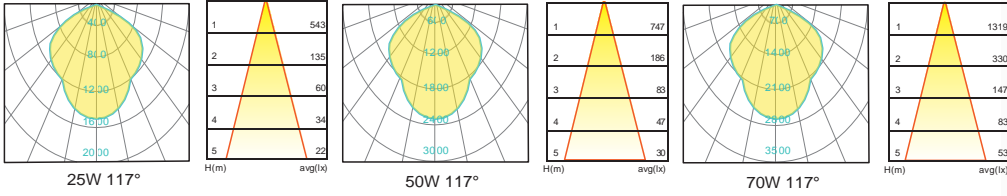

Description

Die-cast Aluminum housing
Spinning Aluminum Top Cover

Basic Feature

No: OGLA48
LED 25W/50W/70W
Clear Glass
Class I, IP65

Light Distribution

Courtyard Light Series

Dimension