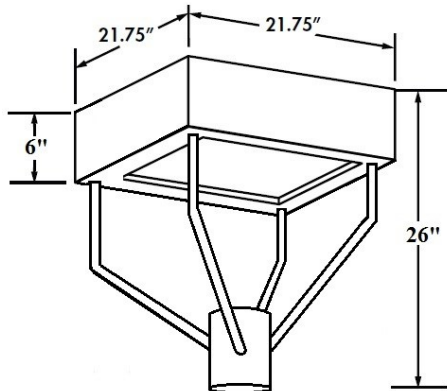

DATE	
PROJECT	
TYPE	
NOTE	
PREPARED BY	

CLP-3043

Large squared LED area light post top

Large squared LED area post top fixture, suitable for wet locations. Perfect for lighting up residential exteriors, walkways, entry ways, perimeters, storage areas, parking garages, school campuses, Industrial/commercial spaces, parking lots, recreational parks. This fixture has a wide light distribution. Comes with a 5 year/50,000 hour limited warranty.

CONSTRUCTION

- Housing is heavy-duty die-cast aluminum & hinged front door frame.
- 1/2" Coin plugs with O-rings for conduit, sensors or photo cell
- Powder coat bronze finish (standard) various colors available (custom).
- Clear glass lens
- Silicone gasket to prevent leakage and provide weather-tight protection.
- Mounting: 3- 4" Slip fitter standard mount, please specify if for round or squared pole