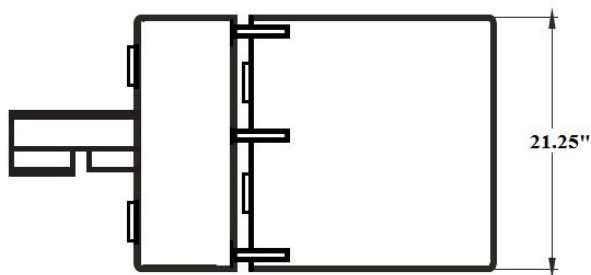

DATE	
PROJECT	
TYPE	
NOTE	
PREPARED BY	

LG-CLP-330FAL

Large LED AREA/FLOOD light

Large LED area or flood fixture, suitable for wet locations. Perfect for lighting up residential exteriors, walkways, entry ways, perimeters, storage areas, parking garages, school campuses, Industrial/commercial spaces, wall washer, parking lots, recreational parks. This fixture has a wide light distribution. Comes with a 5 year/50,000 hour limited warranty.