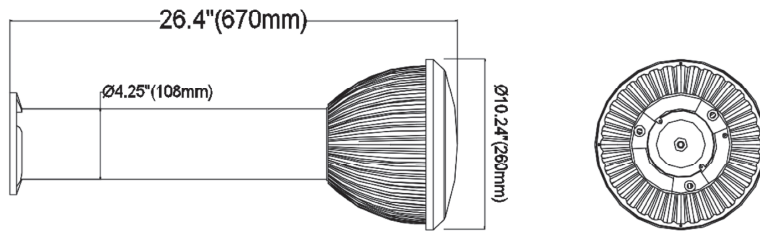

### Structure Features:

- Shell Materials: Aluminum & PC
- Finish: Dark Bronze/White/black(Optional)
- Net Weight: 2.76KG (6.08LBS)
- **Product Size: 670mmX260mmX108mm**  
**26.4"X10.24"X4.25"**
- **Carton Size: 690mmX270mmX270mm**  
**27.2"X10.6"X10.6"**