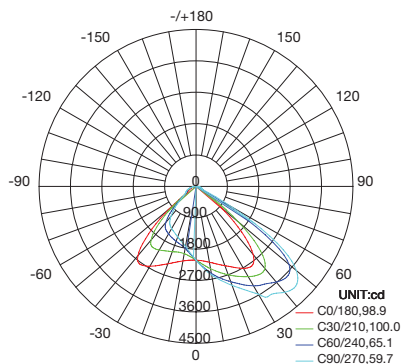

## PHOTOMETRICS

### BWP-45W27-50K

LUMINOUS INTENSITY DISTRIBUTION DIAGRAM

AVERAGE BEAM ANGLE(50%):80.9 DEG

ISOLUX DIAGRAM