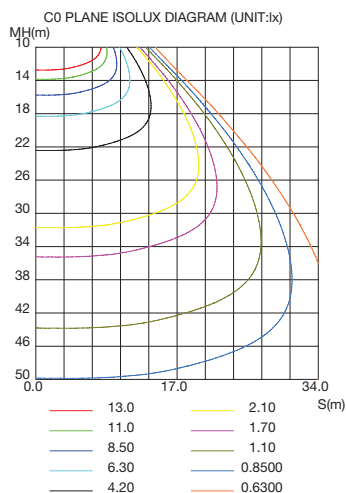

## PHOTOMETRICS

### BWP-45W27-50K

LUMINOUS INTENSITY DISTRIBUTION DIAGRAM

AVERAGE BEAM ANGLE(50%):80.9 DEG

ISOLUX DIAGRAM