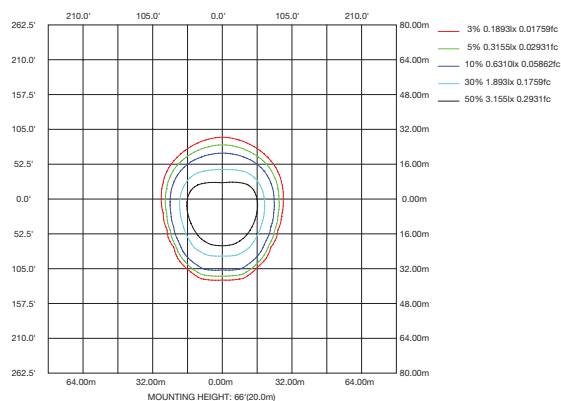

## PHOTOMETRICS

### BWP-45W27-50K

LUMINOUS INTENSITY DISTRIBUTION DIAGRAM

AVERAGE BEAM ANGLE(50%):80.9 DEG

ISOLUX DIAGRAM

### BWP-07W27-50K

LUMINOUS INTENSITY DISTRIBUTION DIAGRAM

AVERAGE BEAM ANGLE(50%):81.3 DEG

ISOLUX DIAGRAM