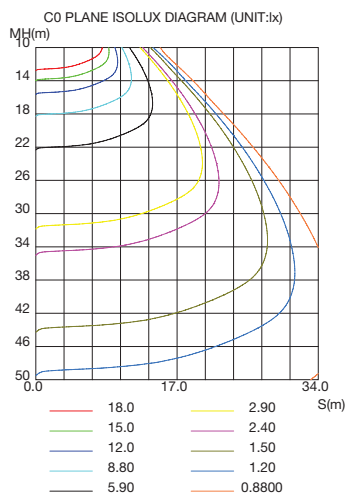

## PHOTOMETRICS

### BWP-45W27-50K

LUMINOUS INTENSITY DISTRIBUTION DIAGRAM

AVERAGE BEAM ANGLE(50%):80.9 DEG

ISOLUX DIAGRAM

### BWP-07W27-50K

LUMINOUS INTENSITY DISTRIBUTION DIAGRAM

AVERAGE BEAM ANGLE(50%):81.3 DEG

ISOLUX DIAGRAM