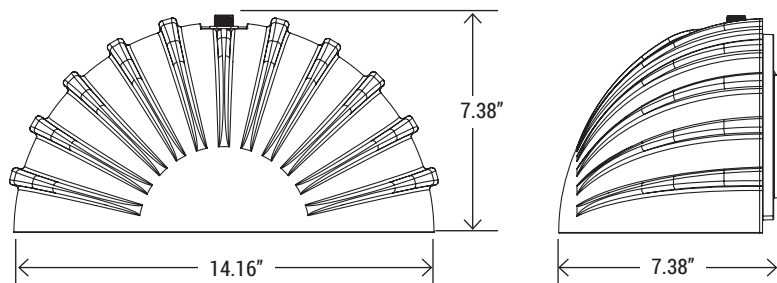

Die-cast aluminum cooling design, high quality and better cooling for LED Tj < 85°C.

SPECIFICATION		
WATTAGE	45W	70W
LUMEN	6300 lm	9446 lm
EFFICACY	140 lm/W	135 lm/W
CCT	4000K, 5000K	
CRI	70	
INPUT VOLTAGE	120-277V	
POWER FACTOR	0.95	
DRIVER EFFICACY	90%	
DIMMING	1-10V Dimming	
LIGHT ANGLE	81.3°	
LIFE SPAN	75,000 hrs	
WORKING TEMPERATURE	-22°F ~ 113°F	
STORAGE TEMPERATURE	-40°F ~ 176°F	
OUTDOOR RATING	Wet location	
CABLE	Input Connect, No cable	
WARRANTY	5 year limited	

**DIMENSION**

<b>WATTAGE</b>	45W
<b>NT. WEIGHT</b>	7.7 lbs
<b>BOX DIM.</b>	14.96" x 7.68" x 7.87"
<b>WATTAGE</b>	70W
<b>NT. WEIGHT</b>	8 lbs
<b>BOX DIM.</b>	14.96" x 7.68" x 7.87"

**EMERGENCY BACK-UP (SOLD SEPARATELY)**