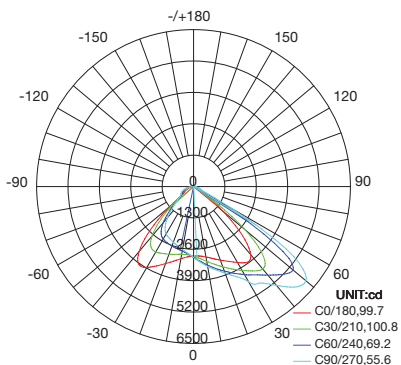

## PHOTOMETRICS

### BWP-45W27-50K

LUMINOUS INTENSITY DISTRIBUTION DIAGRAM

AVERAGE BEAM ANGLE(50%):80.9 DEG

ISOLUX DIAGRAM

### BWP-07W27-50K

LUMINOUS INTENSITY DISTRIBUTION DIAGRAM

AVERAGE BEAM ANGLE(50%):81.3 DEG

ISOLUX DIAGRAM