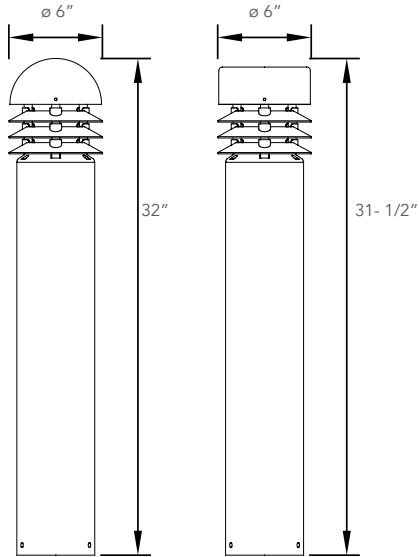

T5 120D

Lifespan:

100,000 hours

Ratings & Certificates

ETL Listed for Wet Location
IP65 Listed

Intertek

Dimensions

Item	Diameter	Length
Round Top	6.00"	32.00"
Flat Top	6.00"	31.50"

Photometric Data