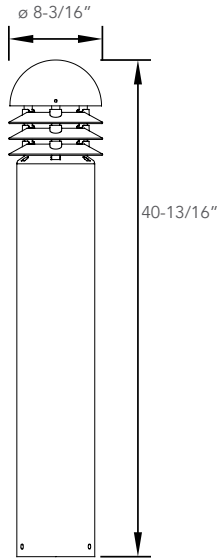

T5 120D

Lifespan:

100,000 hours

Ratings & Certificates

ETL Listed for Wet Location
IP65 Listed

Intertek

Dimensions

Item	Diameter	Length
Round Top	8.1875"	40.8125"

Photometric Data