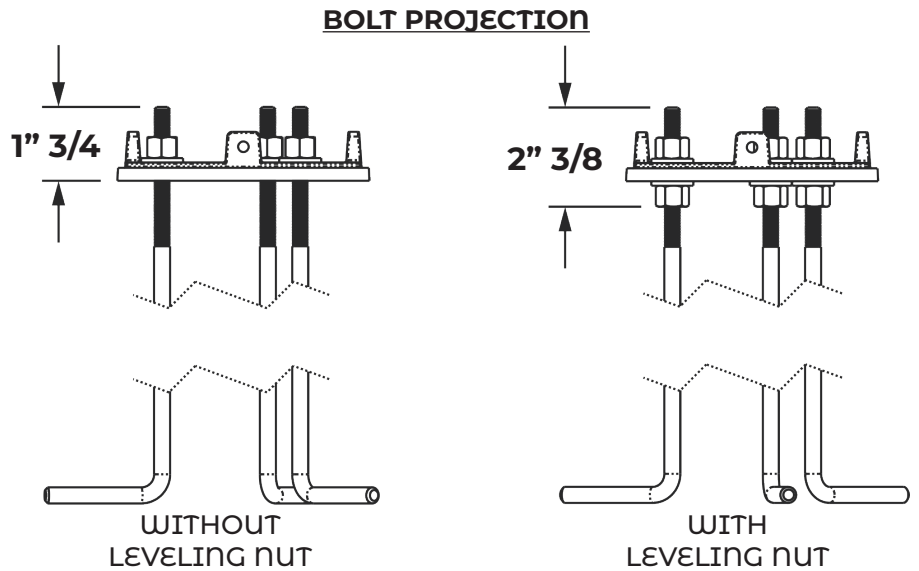

Cat #	Input Power	Lumen Output	LPW	Color Temp. (CCT)	CRI	Rated Life (L70)	Input Voltage	HID Equivalent
MLB-8S-15CLED	20W	2,754	183	5000K	70+	>200,000	120-270V	50/60HZ
MLB-8S-20CLED	25W	3,650	182	5000K	70+	>200,000	120-277V	50/60HZ
MLB-8S-30CLED	35W	5,509	183	5000K	70+	>200,000	120-277V	50/60HZ

Proudly Manufactured and Assembled in the USA