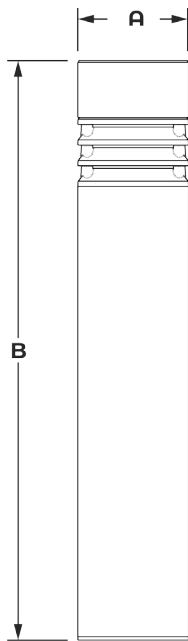

Malibu Square
Architectural LED Bollard
DESIGN-FUNCTION-QUALITY

Crystal Lighting Corp.

Malibu Sq. Aluminum Housing with Optional Vandal-Resistant Base, 3 Mil Powder Coat Finish, Polycarbonate Lens (Standard). 3/8 x 10" Long Anchor Bolts (Included). LED Array Optional 15W, 20W and 30 System. Ideal for Lighting Pedestrian Walkways and Accenting the Exterior Grounds of Office and Apartment Buildings, Hotel and Parks.

CAST GRILL

PARALINE

STOCK LOUVER

Example: MLB-8S-42-CG-FT-20CLEd-40K-MV-BRZ-MWS

Cat #	Dia.	Height	Light Dist.	Top	Wattage	Color Temp.	Voltage	Color	Options
Malibu Sq. (MLB)	8" SQ. (8S)	42" (42) 36" (36) 24" (24)	Cast Grill 45° (CG) Paraline (PR) Stock Louver (SL)	Flat Top (FT)	15W (15CLEd) 20W (20CLEd) 30W (30CLEd)	3000K (30K) 4000K (40K) 5000K (50K)	120-277V (MV) 480V (HV)	Black (BLK) White (WH) Bronze (BRZ) Silver (SIL) Graphite (GPH) Marine Grade (MG)	*Micro Wave Sensor (MWS) *Motion Sensor Button Photo Cell (PC) Wireless controls (WC) Opal Acrylic Lens (OAL)