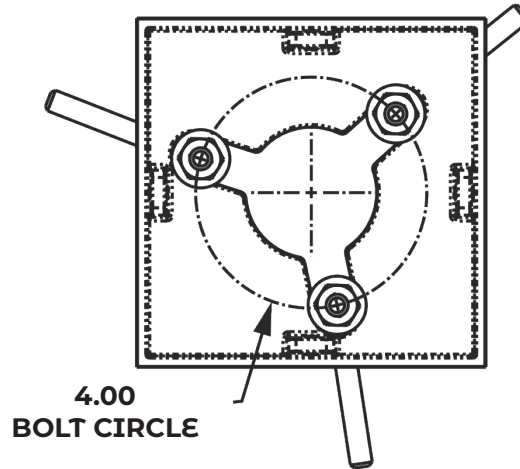

Construction

- Extruded Aluminum Body with Cast Aluminum Base and Optional Louvers.
- 3 Mil Powder Coat finish (Many Finish Available).
- Clear Polycarbonate Lens (Standard).
- Silicone Gasket to Prevent Leakage and Provide Weather-Tight Protection
- Mounting: Mounting Kit with(3x) 10" Anchor Bolts Included

CAST GRILL

PARALINE

STOCK LOUVER

Example: MLB-8S-42-CG-FT-20CLEd-40K-MV-BRZ-MWS

Cat #	Dia.	Height	Light Dist.	Top	Wattage	Color Temp.	Voltage	Color	Options
Malibu Sq. (MLB)	8" SQ. (8S)	42" (42) 36" (36) 24" (24)	Cast Grill 45° (CG) Paraline (PR) Stock Louver (SL)	Flat Top (FT)	15W (15CLEd) 20W (20CLEd) 30W (30CLEd)	3000K (30K) 4000K (40K) 5000K (50K)	120-277V (MV) 480V (HV)	Black (BLK) White (WH) Bronze (BRZ) Silver (SIL) Graphite (GPH) Marine Grade (MG)	*Micro Wave Sensor (MWS) *Motion Sensor Button Photo Cell (PC) Wireless controls (WC) Opal Acrylic Lens (OAL)