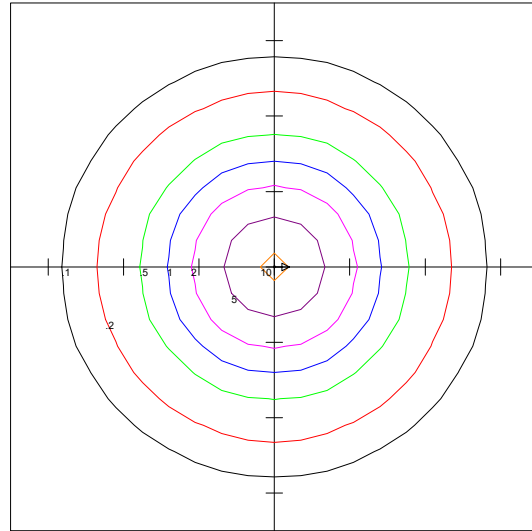

Mounting Clip

Coverage

**LFID4-33-4K-80°
Prismatic Optic @ 10'**

**LFID4-33-4K-120°
Frosted Acrylic Lens @ 10'**

**LFID8-66-4K-80°
Prismatic Optic @ 10'**

**LFID8-66-4K-120°
Acrylic Lens @ 10'**