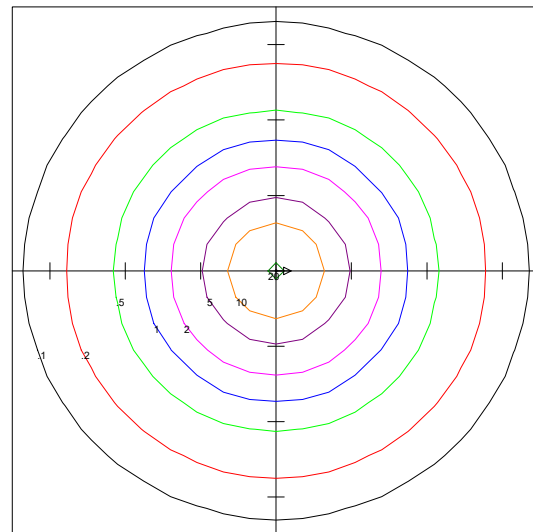

Mounting Clip

Coverage

**LFID4-33-4K-80°
Prismatic Optic @ 10'**

**LFID4-33-4K-120°
Frosted Acrylic Lens @ 10'**

**LFID8-66-4K-80°
Prismatic Optic @ 10'**

**LFID8-66-4K-120°
Acrylic Lens @ 10'**