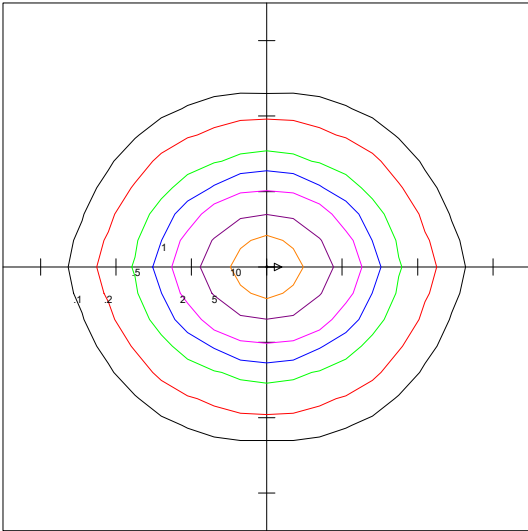

Coverage

**LFID4-33-4K-80°
Prismatic Optic @ 10'**