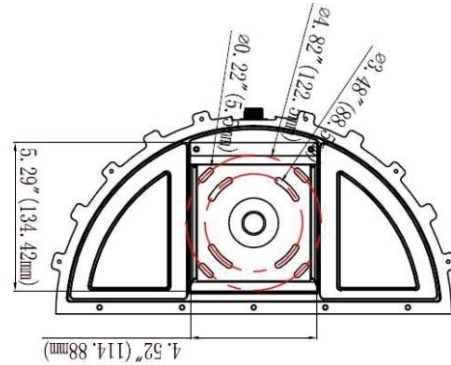

## Specifications

Unit : inch(mm)

## Structure Features

- Shell materials: Aluminum & PC.
- Finish: Dark Bronze/White
- Net weight : 3.50Kg (7.70 lbs)
- Packing Size:41cm\*24cm\*24.5cm