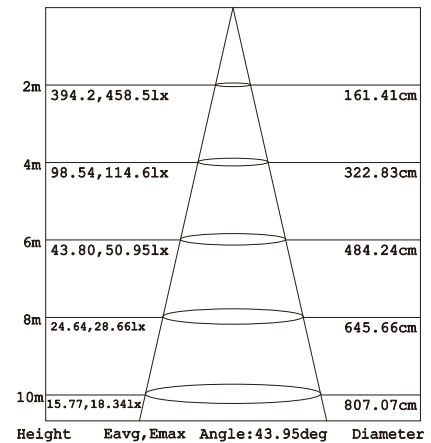

Photometry

Ordering Information

EXAMPLE: WSD-BWP45W27-XXK-Z[D,B,W]-Y[blank,P]

WSD	BWP	45W	27	XXK	Z	Y
Company	Product	Power	Voltage	Color Temp	Finish	Control
WSD	BWP	45W (45W)	27	40K (4000K)	D Dark Bronz	P
WISDOM	Football Full Cutoff Wall Pack		AC120-277V	50K (5000K)±500	B Black W White	Photocell