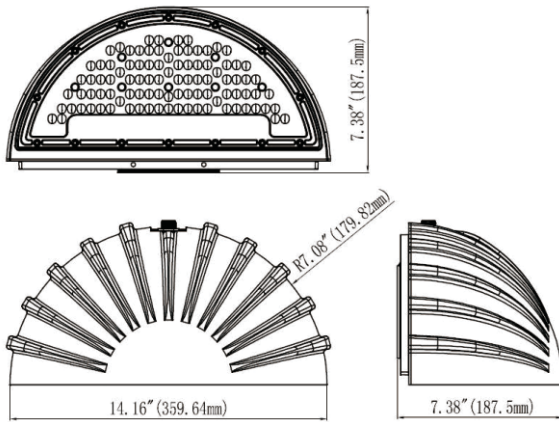

## Specifications

Unit : inch(mm)

## Structure Features

- Shell materials: Aluminum & PC.
- Finish: Dark Bronze/White
- Net weight : 3.50Kg (7.70 lbs)
- Packing Size:41cm\*24cm\*24.5cm