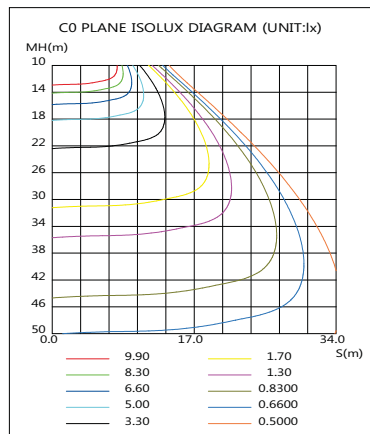

Photometry

Ordering Information

EXAMPLE: WSD-BWP45W27-XXK-Z[D,B,W]-Y[blank,P]

WSD	BWP	45W	27	XXK	Z	Y
Company	Product	Power	Voltage	Color Temp	Finish	Control
WSD	BWP	45W (45W)	27	40K (4000K)	D Dark Bronz	P
WISDOM	Football Full Cutoff Wall Pack		AC120-277V	50K (5000K)±500	B Black W White	Photocell