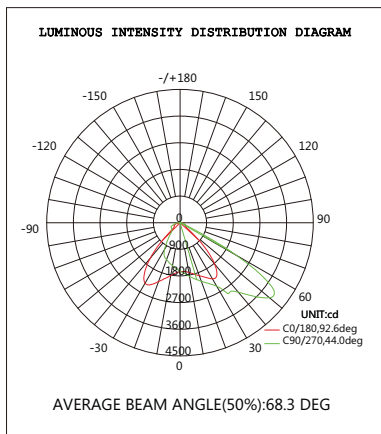

Photometry

Ordering Information

EXAMPLE: WSD-BWP45W27-XXK-Z[D,B,W]-Y[blank,P]

WSD	BWP	45W	27	XXK	Z	Y
Company	Product	Power	Voltage	Color Temp	Finish	Control
WSD	BWP	45W (45W)	27	40K (4000K)	D Dark Bronz	P
WISDOM	Football Full Cutoff Wall Pack		AC120-277V	50K (5000K)±500	B Black W White	Photocell