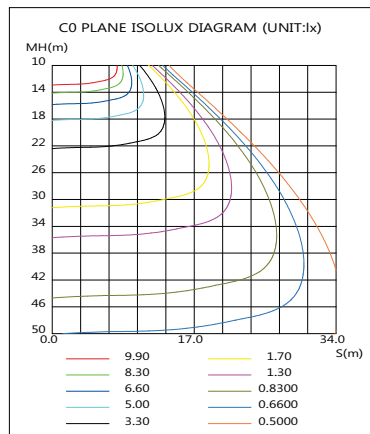

Photometry

Ordering Information

EXAMPLE: WSD-BWP70W27-XXK-Z[D,B,W]-Y[blank,P]

WSD	BWP	70W	27	XXK	Z	Y
Company	Product	Power	Voltage	Color Temp	Finish	Control
WSD	BWP	70W (70W)	27	40K (4000K)	D Dark Bronz	P
WISDOM	Football Full Cutoff Wall Pack		AC120-277V	50K (5000K)±500	B Black W White	Photocell