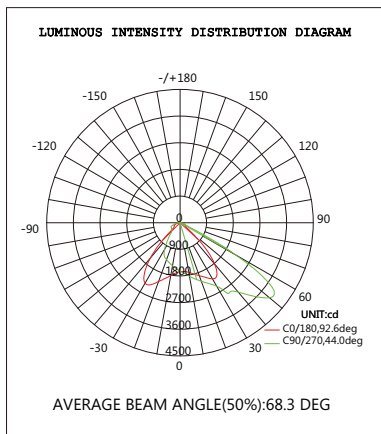

Photometry

Ordering Information

EXAMPLE: WSD-BWP70W27-XXK-Z[D,B,W]-Y[blank,P]

WSD	BWP	70W	27	XXK	Z	Y
Company	Product	Power	Voltage	Color Temp	Finish	Control
WSD	BWP	70W (70W)	27	40K (4000K)	D Dark Bronz	P
WISDOM	Football Full Cutoff Wall Pack		AC120-277V	50K (5000K)±500	B Black W White	Photocell