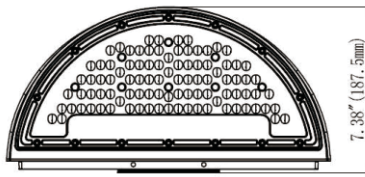

### Product Applications

WISDOM LED Football Full Cut Off Wall Pack Lighting series can be widely used in indoor or outdoor lighting (Wet location), Excellent for Museums, Shopping Malls, Office Buildings, Walls, and many more applications.

## Specifications

Unit : inch(mm)

## Structure Features

- Shell materials: Aluminum & PC.
- Finish: Dark Bronze/White
- Net weight : 4.0Kg (8.0 lbs)
- Packing Size:41cm\*24cm\*24.5cm