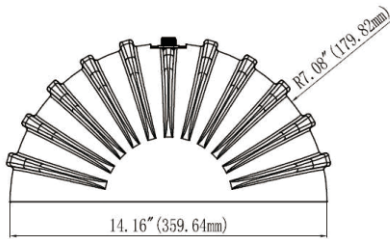

## Specifications

Unit : inch(mm)

## Structure Features

- Shell materials: Aluminum & PC.
- Finish: Dark Bronze/White
- Net weight : 4.0Kg (8.0 lbs)
- Packing Size:41cm\*24cm\*24.5cm