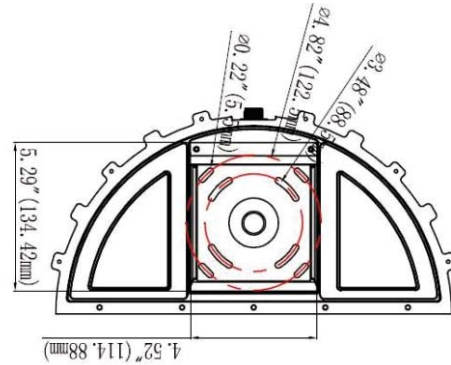

## Specifications

Unit : inch(mm)

## Structure Features

- Shell materials: Aluminum & PC.
- Finish: Dark Bronze/White
- Net weight : 4.0Kg (8.0 lbs)
- Packing Size:41cm\*24cm\*24.5cm