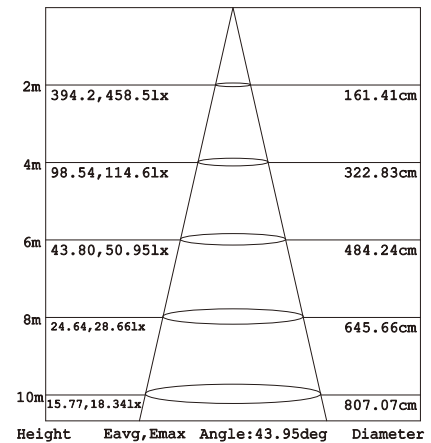

Photometry

Ordering Information

EXAMPLE: WSD-BWP70W27-XXK-Z[D,B,W]-Y[blank,P]

WSD	BWP	70W	27	XXK	Z	Y
Company	Product	Power	Voltage	Color Temp	Finish	Control
WSD	BWP	70W (70W)	27	40K (4000K)	D Dark Bronz	P
WISDOM	Football Full Cutoff Wall Pack		AC120-277V	50K (5000K)±500	B Black W White	Photocell