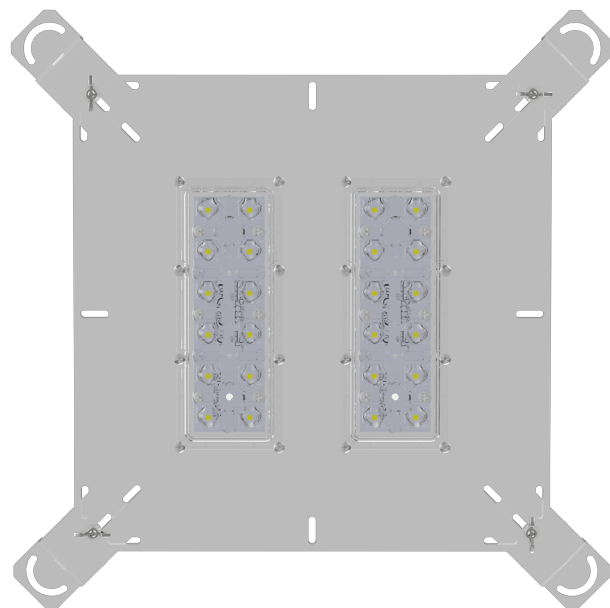

SBLRK Designed to Retrofit HID SHOE BOX Luminaires for Campuses, Parks and Retail Applications. SBLRK replaces the HID reflector to provide full cutoff
 -10 Year / 100, 000hrs Limited warranty

Construction:

- Aluminum 6063 for best thermal dissipation
- 3 mil Powder Coating (White)

Optic Distribution.

Type 3 (T3)

Type 5 (T5)

Example: SBLRK-20CLEd-T5-40K-MV-WH-WA

ACRN-LRET						
Cat #	Wattage	DISTRIBUTION	Color Temp.	Voltage	Color	Options
Shoe Box LED Retro Kit (SBLRK)	20W (20CLEd) 40W (40CLEd) 60W (60CLEd) 80W (80CLEd)	TYPE 3 (T3) TYPE 5 (T5)	3000K (30K) 4000K (40K) 5000K (50K)	120-277V (MV)	White (WH)	Wattage Adjuster (WA)

Dimensions			
Cat#	A	B	C
SBLRK	11" 1/2	1" 1/8	19" 1/2 - 30"

Cat #	Input Power	Lumen Output	LPW	Color Temp. (CCT)	CRI	Rated Life (L70)	Input Voltage	HID Equivalent	HID Equivalent
SBLRK-20CLED	25W	3,650	182	5000K	70+	>200,000	120-277V	50/60HZ	70W MH
SBLRK-40CLED	45W	6,492	162	5000K	70+	>200,000	120-277V	50/60HZ	100W HPS
SBLRK-60CLED	65W	8,539	142	5000K	70+	>200,000	120-277V	50/60HZ	100W PSMH
SBLRK-80CLED	85W	10,841	135	5000K	70+	>200,000	120-277V	50/60HZ	150W HPS