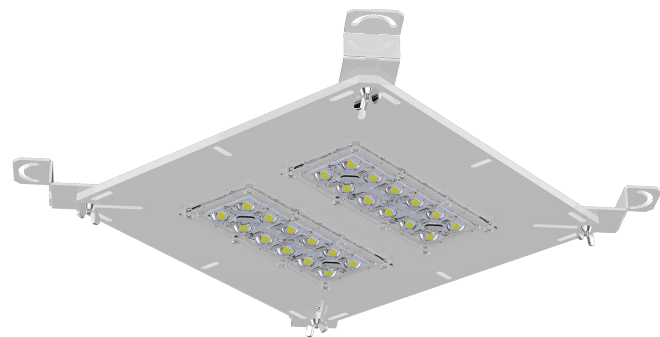

SBLRK Designed to Retrofit HID SHOE BOX Luminaires for Campuses, Parks and Retail Applications. SBLRK replaces the HID reflector to provide full cutoff
 -10 Year / 100, 000hrs Limited warranty

Construction:

- Aluminum 6063 for best thermal dissipation
- 3 mil Powder Coating (White)

Optic Distribution.

Type 3 (T3)

Type 5 (T5)

Example: SBLRK-20CLEd-T5-40K-MV-WH-WA

ACRN-LRET						
Cat #	Wattage	DISTRIBUTION	Color Temp.	Voltage	Color	Options
Shoe Box LED Retro Kit (SBLRK)	20W (20CLEd) 40W (40CLEd) 60W (60CLEd) 80W (80CLEd)	TYPE 3 (T3) TYPE 5 (T5)	3000K (30K) 4000K (40K) 5000K (50K)	120-277V (MV)	White (WH)	Wattage Adjuster (WA)