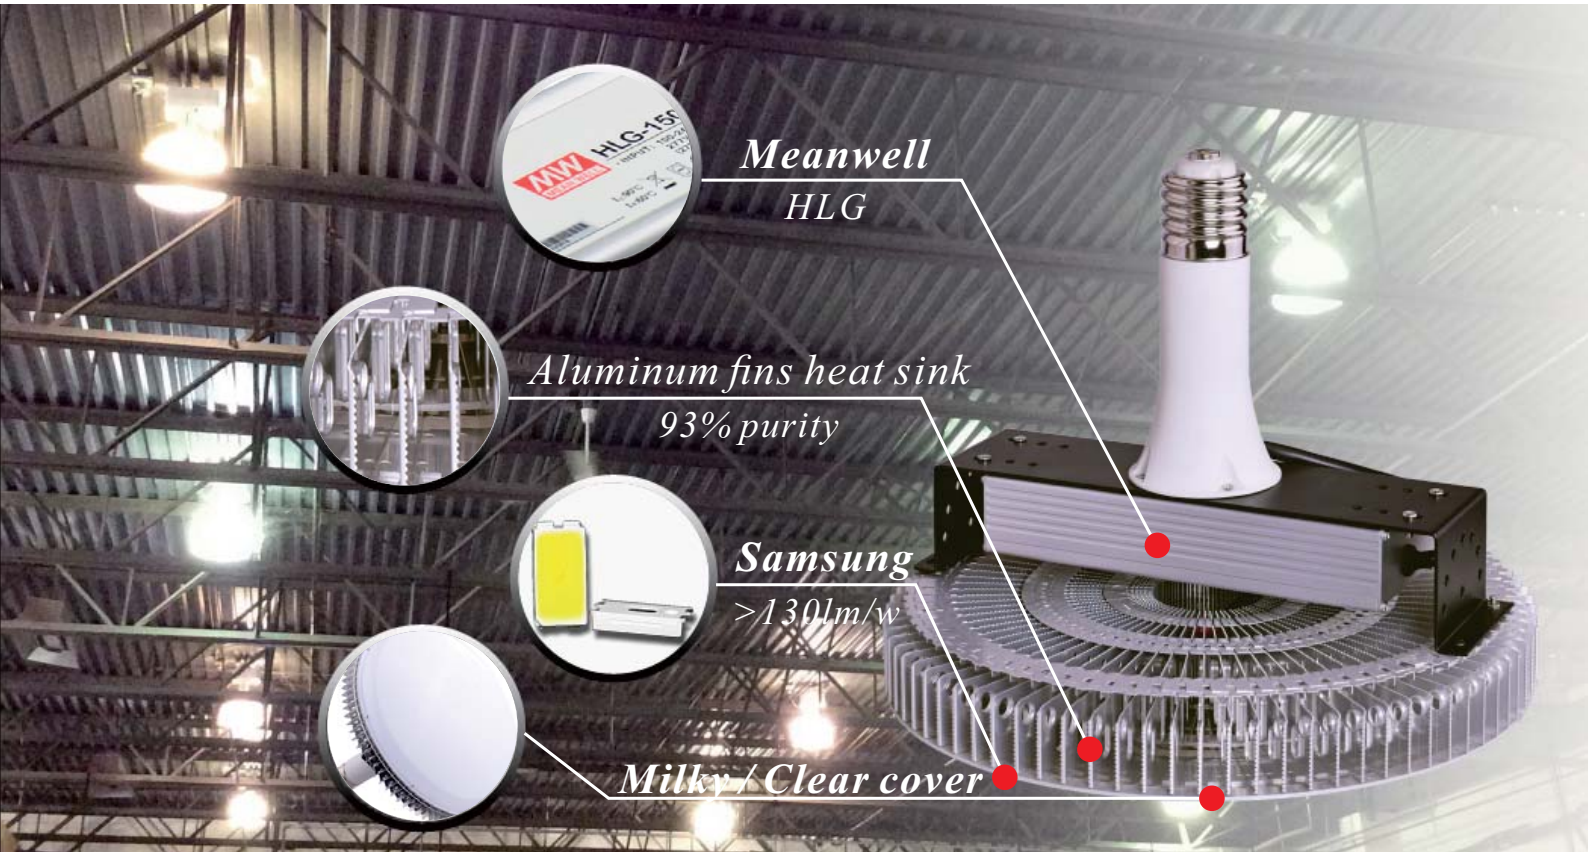

LED High Bay Pizza Bulb

YPD-

This LED bulb is tailored to replace MH, HPS, HID, CFL lamp etc., for all most kinds of high bay and low bay lighting fixtures.

Dimension

LM78-80
TM-21

Why us?

The bulb is designed with a round flat LED surface, beam angle at 120 degree, all the light down to the ground directly, no lighting to be wasted to go through any reflection or retraction, greatly improved the lighting efficiency and lighting effect.

Product feature

Milky cover

Clear cover

without cover

Specification data

Item No.	Rated Power	Input Voltage	Power Factor	Replacement	Luminous Flux	CRI
HBL-60W	60W	100-277VAC	PF>0.95	150-200W HPS, HID	7,800lm	Ra>83
HBL-80W	80W	100-277VAC	PF>0.95	250-275w MH, HPS	11,000lm	Ra>83
HBL-100W	100W	100-277VAC	PF>0.95	300-350w MH, HPS	13,000lm	Ra>83
HBL-120W	120W	100-277VAC	PF>0.95	350-400w MH, HPS	15,000lm	Ra>83
HBL-150W	150W	100-277VAC	PF>0.95	400-500w MH, HPS	20,000lm	Ra>83

Applications

This LED bulb can be applied for all different high bay, low bay fixtures to replace MH HPS HID lamp .

Please remove any ballast or capacitor parts before doing the retrofiting.