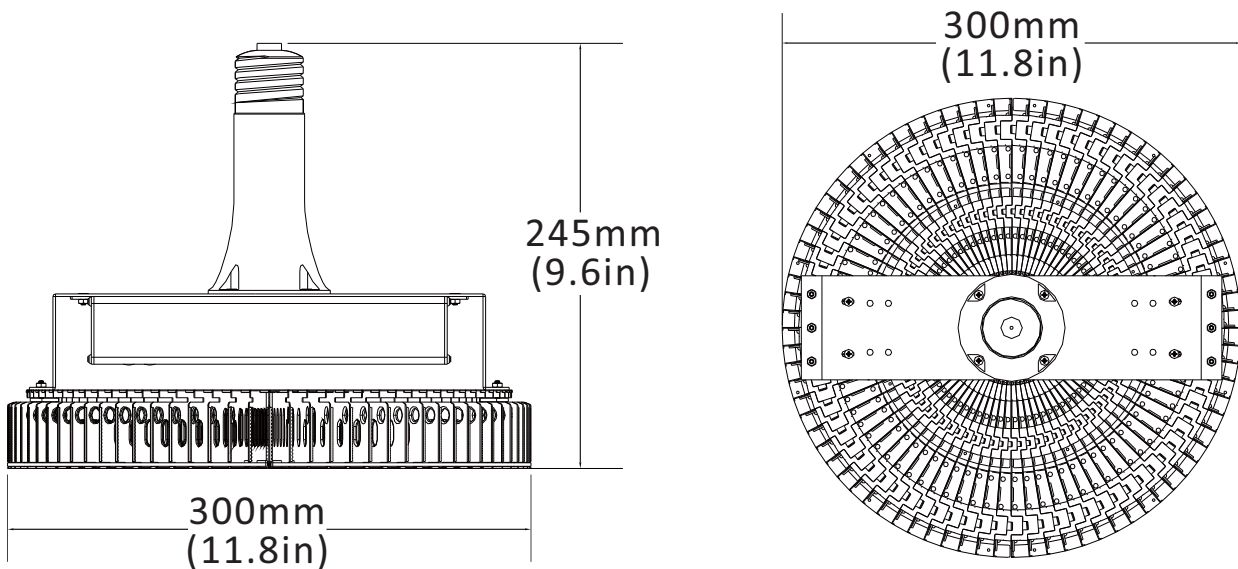

LED High Bay Pizza Bulb

YPD-

This LED bulb is tailored to replace MH, HPS, HID, CFL lamp etc., for all most kinds of high bay and low bay lighting fixtures.

Dimension

LM78-80
TM-21

Why us?

The bulb is designed with a round flat LED surface, beam angle at 120 degree, all the light down to the ground directly, no lighting to be wasted to go through any reflection or retraction, greatly improved the lighting efficiency and lighting effect.

Product feature

Milky cover

Clear cover

without cover

Specification data

Item No.	Rated Power	Input Voltage	Power Factor	Replacement	Luminous Flux	CRI
HBL-60W	60W	100-277VAC	PF>0.95	150-200W HPS, HID	7,800lm	Ra>83
HBL-80W	80W	100-277VAC	PF>0.95	250-275w MH, HPS	11,000lm	Ra>83
HBL-100W	100W	100-277VAC	PF>0.95	300-350w MH, HPS	13,000lm	Ra>83
HBL-120W	120W	100-277VAC	PF>0.95	350-400w MH, HPS	15,000lm	Ra>83
HBL-150W	150W	100-277VAC	PF>0.95	400-500w MH, HPS	20,000lm	Ra>83