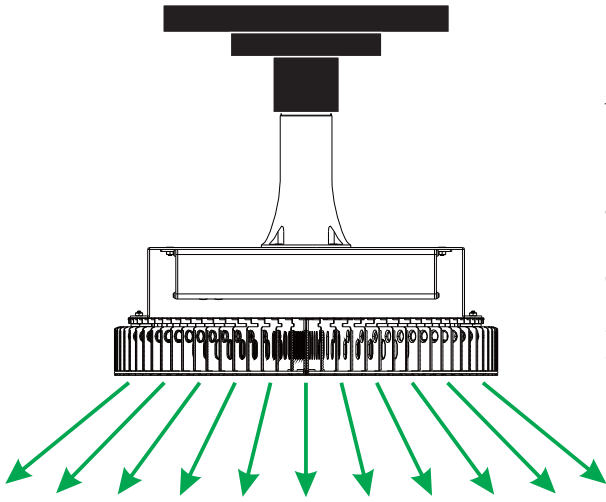

LED High Bay Pizza Bulb

YPD-

This LED bulb is tailored to replace MH, HPS, HID, CFL lamp etc., for all most kinds of high bay and low bay lighting fixtures.

Dimension

LM78-80
TM-21

Why us?

The bulb is designed with a round flat LED surface, beam angle at 120 degree, all the light down to the ground directly, no lighting to be wasted to go through any reflection or retraction, greatly improved the lighting efficiency and lighting effect.

Product feature

Milky cover

Clear cover

without cover

Specification data

Item No.	Rated Power	Input Voltage	Power Factor	Replacement	Luminous Flux	CRI
HBL-60W	60W	100-277VAC	PF>0.95	150-200W HPS, HID	7,800lm	Ra>83
HBL-80W	80W	100-277VAC	PF>0.95	250-275w MH, HPS	11,000lm	Ra>83
HBL-100W	100W	100-277VAC	PF>0.95	300-350w MH, HPS	13,000lm	Ra>83
HBL-120W	120W	100-277VAC	PF>0.95	350-400w MH, HPS	15,000lm	Ra>83
HBL-150W	150W	100-277VAC	PF>0.95	400-500w MH, HPS	20,000lm	Ra>83

Applications

This LED bulb can be applied for all different high bay, low bay fixtures to replace MH HPS HID lamp .

Please remove any ballast or capacitor parts before doing the retrofiting.