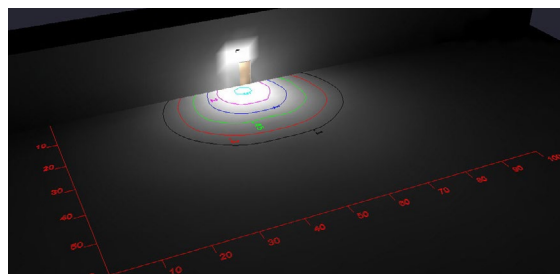

WPMP-12-50K@10'
Replaces 60W-100W