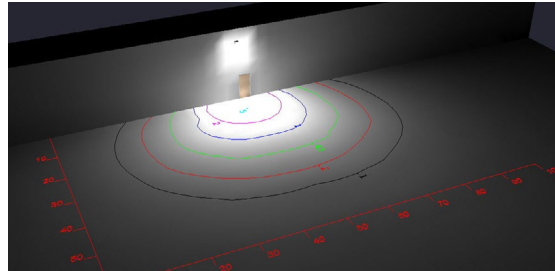

WPMP-24-50K@16'
Replaces 60W-100W