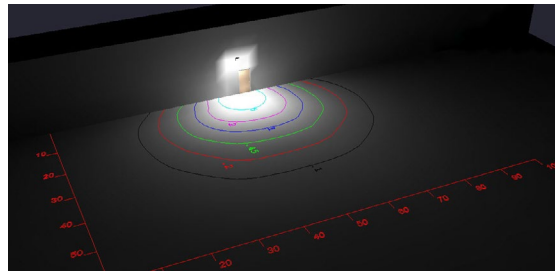

WPMP-24-50K@10'
Replaces 60W-100W