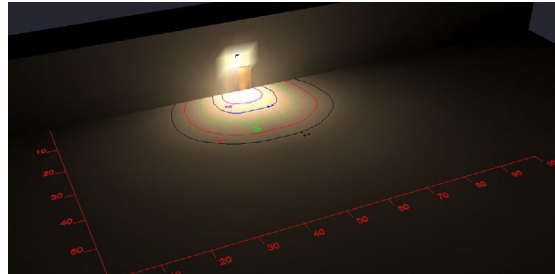

Recorded in inches

Photometric

60-100W
Replacement

WPMP-12-50K@10'
Replaces 60W-100W

WPMP-12-50K@10'
Replaces 60W-100W

Photometric

**60-100W
Replacement**

WPMP-12-40K@10'
Replaces 60W-100W