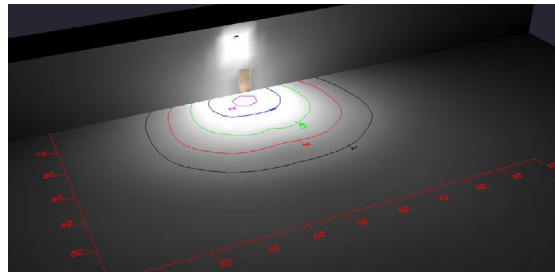

WPMP-12-50K@16'
Replaces 60W-100W