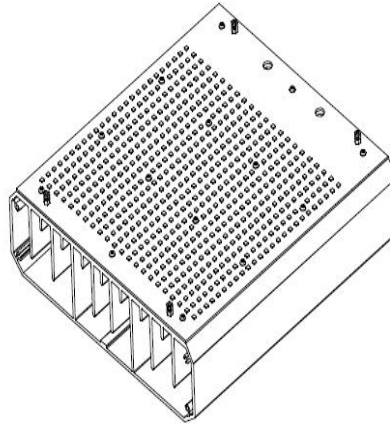

Retrofit Kit Extra Large

Description

The LITELUME RETROFIT KIT EXTRA LARGE RETROLUME SERIES (LL-RKXL) features a rigid die cast innovative optic design. High quality Nichia LEDs powered with a Meanwell driver and simple installation allows for complete upgrade while restoring fixtures originality.

Applications: Area Lights, Flood lights, Wall packs, Canopies, General, and spec grade municipality fixtures.

Fixture Information

Size:	280W/320W/350W
Housing:	Die-cast aluminum housing
Finish:	Protective powdercoat
Fan:	Sunon
Driver:	Meanwell
LEDs:	Nichia
Dimmable:	Optional
Replacement:	750-1000W MH/HPS
Operating Temperature:	-25°C to 55°C
Power Factor:	.95
CRI:	80
Voltage:	120-277V 480V optional
Surge Protector:	No Sensor
Warranty:	10-Year Limited Warranty