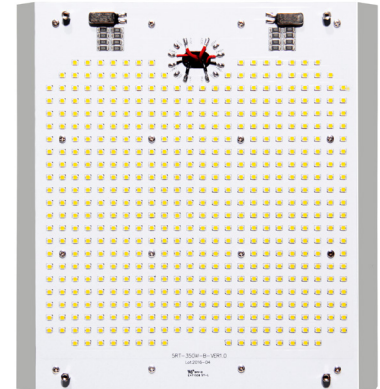

Retrofit Kit Extra Large

Description

The LITELUME RETROFIT KIT EXTRA LARGE RETROLUME SERIES (LL-RKXL) features a rigid die cast innovative optic design. High quality Nichia LEDs powered with a Meanwell driver and simple installation allows for complete upgrade while restoring fixtures originality.

Applications: Area Lights, Flood lights, Wall packs, Canopies, General, and spec grade municipality fixtures.

Fixture Information

Size:	280W/320W/350W
Housing:	Die-cast aluminum housing
Finish:	Protective powdercoat
Fan:	Sunon
Driver:	Meanwell
LEDs:	Nichia
Dimmable:	Optional
Replacement:	750-1000W MH/HPS
Operating Temperature:	-25°C to 55°C
Power Factor:	.95
CRI:	80
Voltage:	120-277V 480V optional
Surge Protector:	No Sensor
Warranty:	10-Year Limited Warranty

Performance Data

Lumen Output:

33336 to 43514 lm

Lumens Per Watt (typical):

120 to 127 lm/W

CCT:

4000K
5000K

Lifespan: