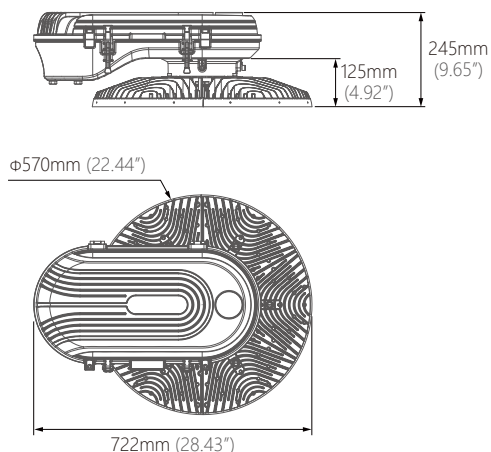

Ventilation Convection Housing

The luminaire uses a die-casting heat sink to convect/ conduce heat, quickly dissipate heat, and extend the life of the LED lamp.

Parameters

Model No.	HD-HM03-450W 4-module luminous	HD-HM03-600W 4-module luminous	HD-HM03-750W 6-module luminous	HD-HM03-900W 6-module luminous	HD-HM03-1000W 7-module luminous
Wattage	450W	600W	750W	900W	1000W
Light Efficiency (@5700K) (±5%)	155Lm/W	145Lm/W	150Lm/W	140Lm/W	140Lm/W
Lumen Flux (@5700K) (±5%)	69,750Lm	87,000Lm	112,500Lm	126,000Lm	140,000Lm
CCT	3000K / 4000K / 5000K / 5700K				
Beam Angle	T2 / T3 / T4 / T5/ 60°				
CRI	70				
SDCM	<5				
Input Voltage	AC100-277V / AC200-480V				
Power Factor	0.9				
THD	<20%				
Percent Flicker (%)	<1%				
Surge Protection	10KV / 20KV Optional				
Protection Against Electric	Class I				
IP	IP66 Water-proof (<i>Wet location</i>)				
IK	IK08				
EPA	3.877 ft ²				
Operating Temp Range	-40°C ~ +50°C @Outdoor / (-40°F ~ +122°F @Outdoor)				
Intelligent Control	0-10V Dimming, DALI				
Lifetime	100,000H (L70B50 @25°C) / 100,000H (L70B50 @77°F)				
Net Weight (kg/ lbs)	22.5 kg±0.5 / 49.6 lbs±1.1				
Dimension (mm/ in)	722x 570x 245mm / 28.43x 22.44x 9.65in				
Packing Dimension (mm/ in)	880x 665x 350mm / 34.6x 26.19x 13.78in				
Warranty	5 Years				
Certificate	UL / CUL / CE / ENEC / RoHS				
Specification	LED: Lumileds Driver: Inventronics, Moso				
Material	Structure: Die-casting/ High Thermal Conductivity AL Finish: Powder Coated Lens: Polycarbonate/ Glass Color: Gray				

Dimension (mm/ in)

Photometric Diagrams

Applications

Outdoor / Indoor / Industrial

- Sports & Recreational fields
- Large-scale outdoor events
- Industrial and Construction sites
- Parking lots and Garages
- Crane lighting
- Security and Outdoor surveillance