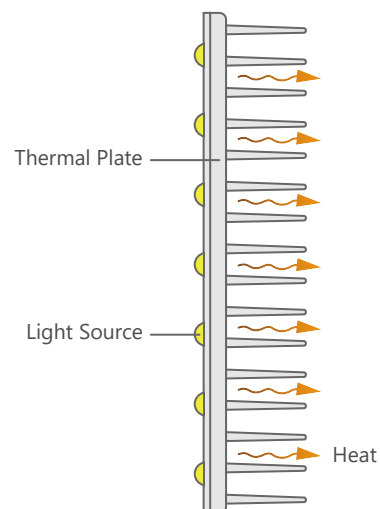

Ventilation Convection Housing

The luminaire uses a die-casting heat sink to convect/ conduce heat, quickly dissipate heat, and extend the life of the LED lamp.