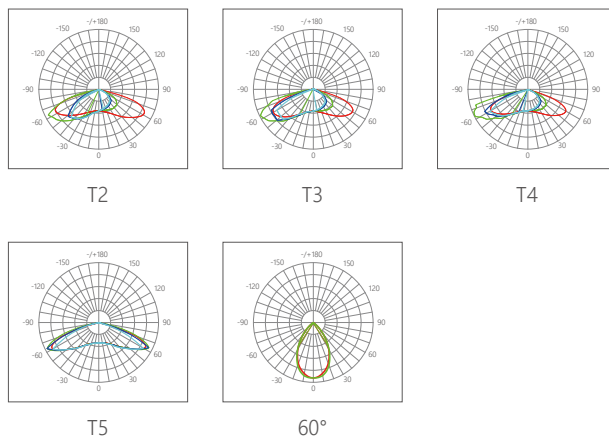

Photometric Diagrams

Applications

Outdoor / Indoor / Industrial

- Sports & Recreational fields
- Large-scale outdoor events
- Industrial and Construction sites
- Parking lots and Garages
- Crane lighting
- Security and Outdoor surveillance