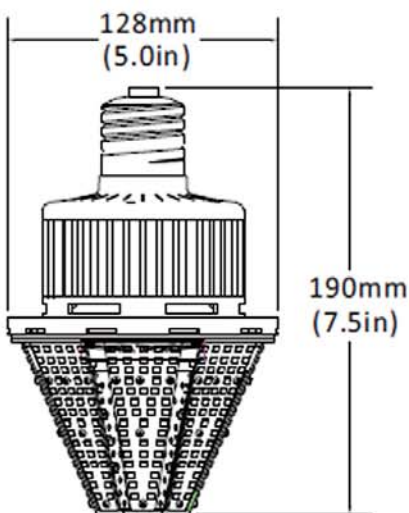

# LED Pyramid corn bulb

LED pyramid corn is tailored to replace MH HPS HID CFL lamp etc., for parking garage/gas station canopy lighting fixture.

## Dimension:

30W-60W

80W