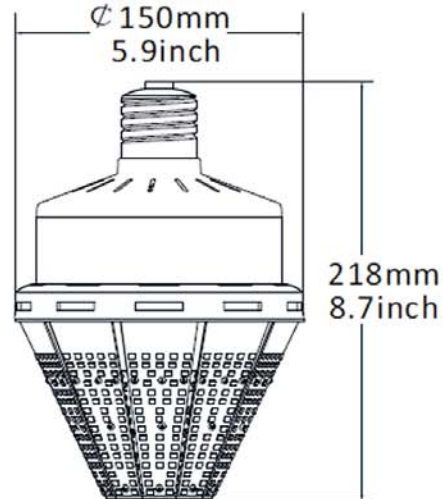

# LED Pyramid corn bulb

LED pyramid corn is tailored to replace MH HPS HID CFL lamp etc., for parking garage/gas station canopy lighting fixture.

## Dimension:

30W-60W

80W