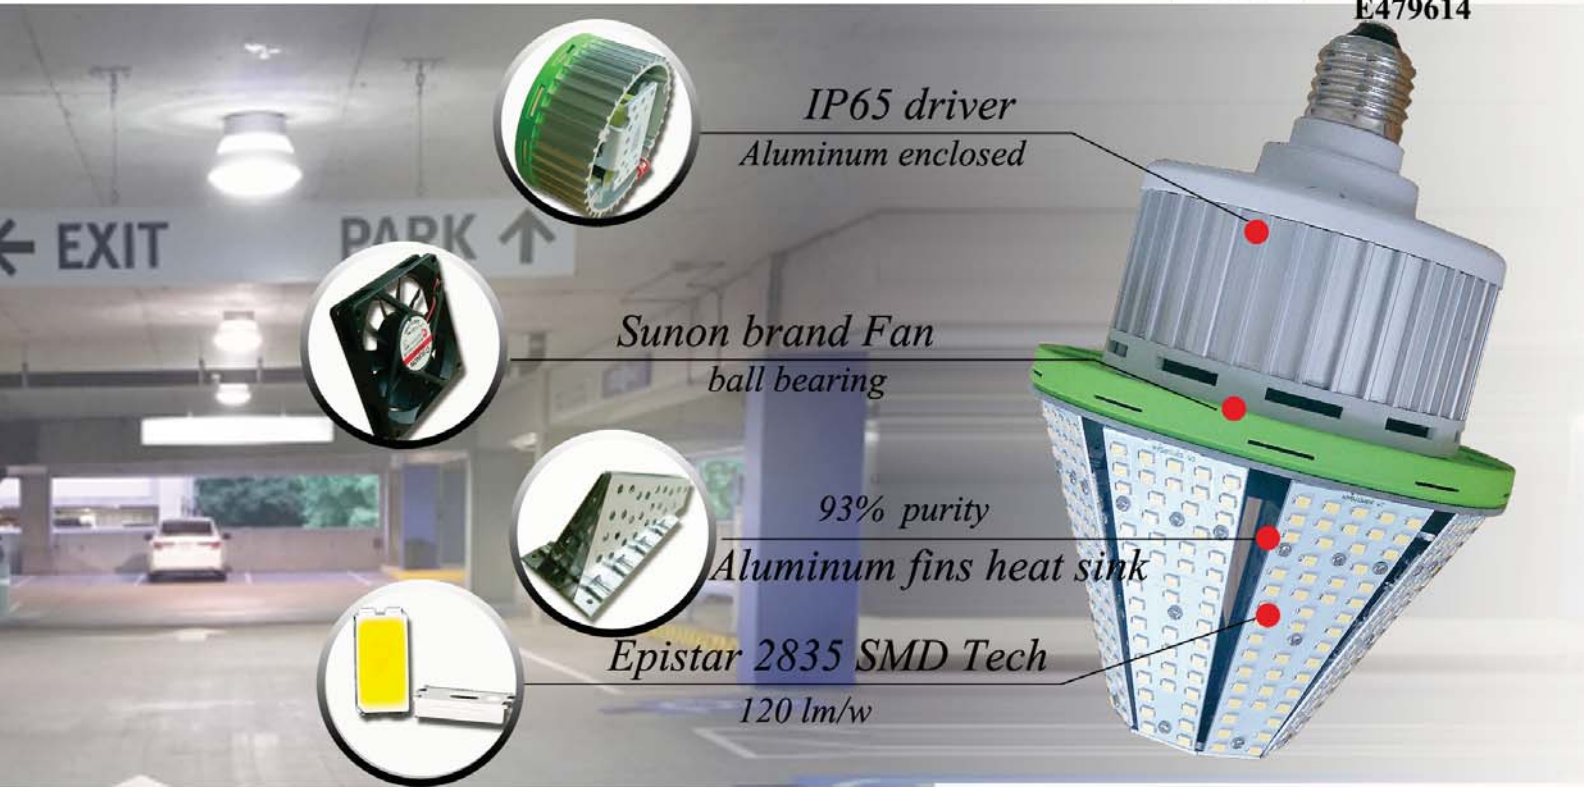

# LED Pyramid corn bulb

LED pyramid corn is tailored to replace MH HPS HID CFL lamp etc., for parking garage/gas station canopy lighting fixture.

## Dimension:

30W-60W

80W