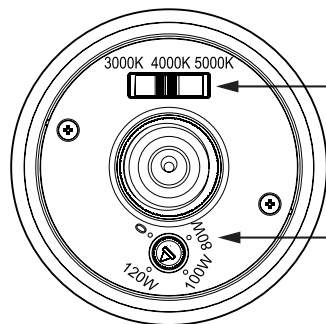

LED CORN BULB

Model No. ECB120W-303SW

Experience the new generation corn bulbs with 9 in 1 option to suit your desired light requirements. Our new generation single corn bulbs come in multiple sizes and can be color-tunable as well as wattage tunable. Color tunable ranges between Warm White (3000K), Bright White (4000K), and Cool White (5000K) color temperatures. Whereas, a wattage tunable will give you the brightness of 3 wattages on a single corn bulb using a knob. Aesthetically designed and can be used inside the enclosed fixture in an outdoor environment. Euri Corn bulbs have a sturdy construction and excellent cooling technology with an aluminum structure for better heat dissipation and an extra-long lifetime.

Electrical Specifications

Input Power	Equivalency	Lumen Output(3000K)	Lumen Output(4000K)	Lumen Output(5000K)	CCT	Estimated Yearly Cost
120 W	200W CFL,400W MHL	16440 lm	18240 lm	17400 lm	3000/4000/5000K	\$14.45
100 W	150W CFL,250W MHL	13862 lm	15572 lm	14827lm	3000/4000/5000K	\$12.04
80 W	150W CFL,250W MHL	11280 lm	12560 lm	12160 lm	3000/4000/5000K	\$9.63

Input Voltage	Luminous Efficacy	Beam Angle	CRI	Input Current	Base	Lamp Lifespan
AC100-277 V	135-150 lm/W	360°	80	1.2 A	E39	50,000 Hrs.

Mechanical Specifications

Rating	Operational Temperature	Inner Box QTY.	Master Box QTY.	Dimensions(in.)	UPC Code
Damp Rated	-40°F - 122°F	1 pc	6 pcs	5.11"(W) x 11.14"(H)	811174035015

Product Dimensions

Switch to adjust CCT
(3000K / 4000K / 5000K)

Knob to adjust Wattage & Dimming
(120W / 100W / 80W)

Product Photometric Data