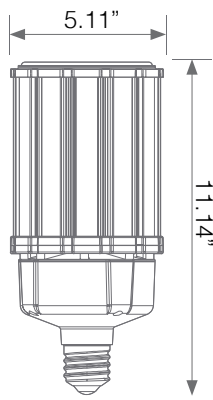

LED CORN BULB

Model No. ECB120W-303SW

Experience the new generation corn bulbs with 9 in 1 option to suit your desired light requirements. Our new generation single corn bulbs come in multiple sizes and can be color-tunable as well as wattage tunable. Color tunable ranges between Warm White (3000K), Bright White (4000K), and Cool White (5000K) color temperatures. Whereas, a wattage tunable will give you the brightness of 3 wattages on a single corn bulb using a knob. Aesthetically designed and can be used inside the enclosed fixture in an outdoor environment. Euri Corn bulbs have a sturdy construction and excellent cooling technology with an aluminum structure for better heat dissipation and an extra-long lifetime.

Input Voltage	Luminous Efficacy	Beam Angle	CRI	Input Current	Base	Lamp Lifespan
AC100-277 V	135-150 lm/W	360°	80	1.2 A	E39	50,000 Hrs.

Mechanical Specifications

Rating	Operational Temperature	Inner Box QTY.	Master Box QTY.	Dimensions(in.)	UPC Code
Damp Rated	-40°F - 122°F	1 pc	6 pcs	5.11"(W) x 11.14"(H)	811174035015

Product Dimensions

Switch to adjust CCT
(3000K / 4000K / 5000K)

Knob to adjust Wattage & Dimming
(120W / 100W / 80W)

Product Photometric Data