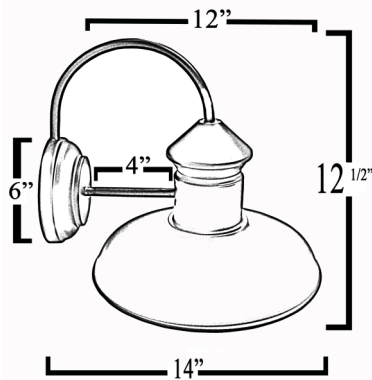

DATE	
PROJECT	
TYPE	
NOTE	
PREPARED BY	

CLA-3275

Small Architectural LED Area Light Fixture

The **CLA-3275** is a simple, yet elegant small architectural LED area light fixture that is suitable for wet locations. The **CLA-3275** is ideal for illuminating locations such as residential exteriors, walkways, perimeters, school campuses, industrial/commercial spaces, and any other location that is looking for an upgraded, vintage look. This fixture has a wide light distribution and is dark sky compliant. For the benefit of your investment, we have included a 10 year warranty.

CONSTRUCTION

- Housing is heavy-duty die-cast aluminum
- Powder coat: bronze finish (standard), various colors available (custom)
- Opal acrylic lens (standard), and other lens options available
- Silicone gasket to prevent leakage and provide weather-tight protection
- Mounts to a standard wall mount 4-inch junction box